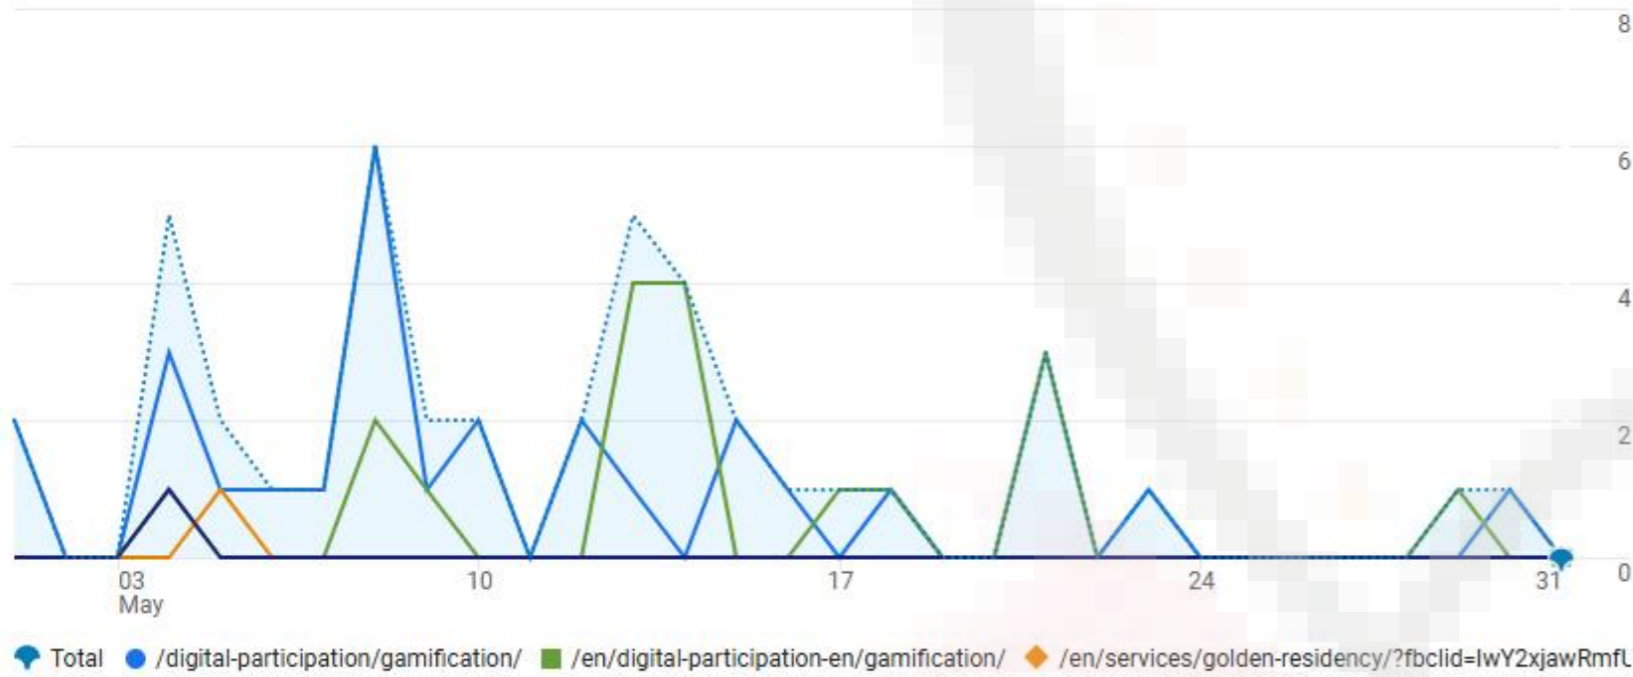

# gamification

Custom May 1 - May 31, 2026

Sessions by Page path + query string over time

Day

Sessions by Page path + query string

gam

Rows per page: 10 1-4 of 4

Page path + query string	Views	Sessions	Total users
Total	55 <0.01% of total	43 0.01% of total	38 0.01% of total
1 /digital-participation/gamification/	30 (54.55%)	26 (60.47%)	24 (63.16%)
2 /en/digital-participation-en/gamification/	23 (41.82%)	18 (41.86%)	15 (39.47%)