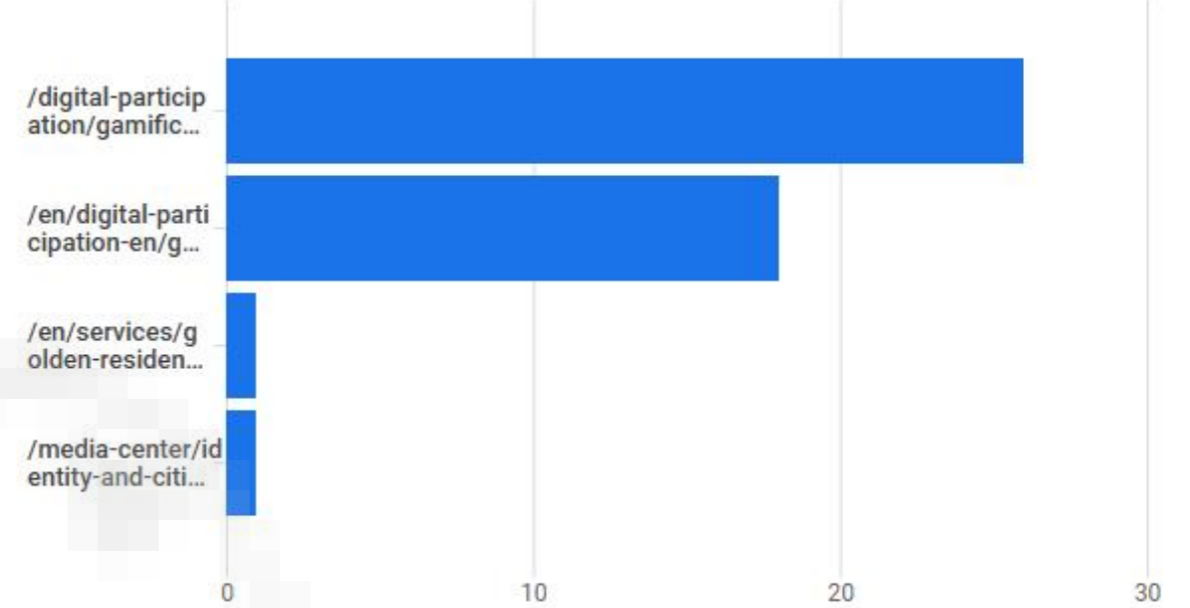

# gamification

Custom May 1 - May 31, 2026

Sessions by Page path + query string over time

Day

Sessions by Page path + query string

gam

Rows per page: 10 1-4 of 4

Page path + query string	Views	Sessions	Total users
Total	55 <0.01% of total	43 0.01% of total	38 0.01% of total
1 /digital-participation/gamification/	30 (54.55%)	26 (60.47%)	24 (63.16%)
2 /en/digital-participation-en/gamification/	23 (41.82%)	18 (41.86%)	15 (39.47%)