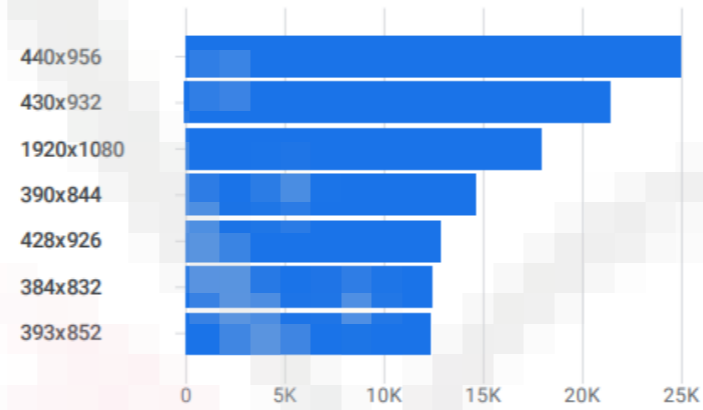

All Users [Add comparison +](#)

Custom Apr 1 - Apr 30, 2026

Reports snapshot

Active users by Platform / device category

PLATFORM / DEVIC...	ACTIVE USERS
web / mobile	203K
web / desktop	63K
web / tablet	980
web / smart tv	1

[View platform devices →](#)

Active users by Operating system

OPERATING SYSTEM	ACTIVE USERS
iOS	112K
Android	91K
Windows	53K
Macintosh	9.2K
Linux	646
Chrome OS	172
motorola/manila_gn/...	1

[View operating systems →](#)

Active users by Screen resolution

[View screen resolutions →](#)