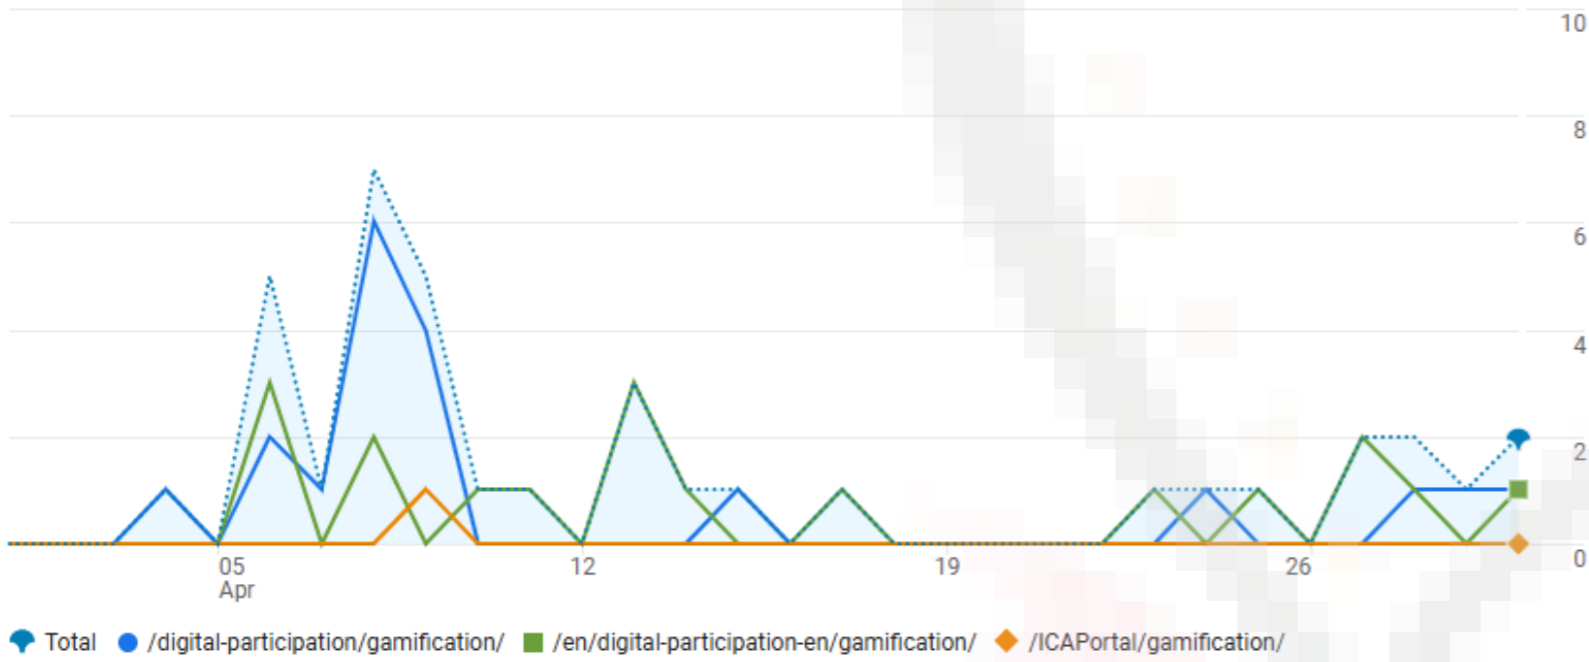

gamification

Custom Apr 1 - Apr 30, 2026

Save...

Sessions by Page path + query string over time

Day

Sessions by Page path + query string

Gamif

Rows per page: 10 1-3 of 3

Page path + query string	Views	Sessions	Total users
Total	40 <0.01% of total	37 <0.01% of total	27 <0.01% of total
1 /digital-participation/gamification/	19 (47.5%)	19 (51.35%)	11 (40.74%)
2 /en/digital-participation-en/gamification/	20 (50%)	18 (48.65%)	16 (59.26%)