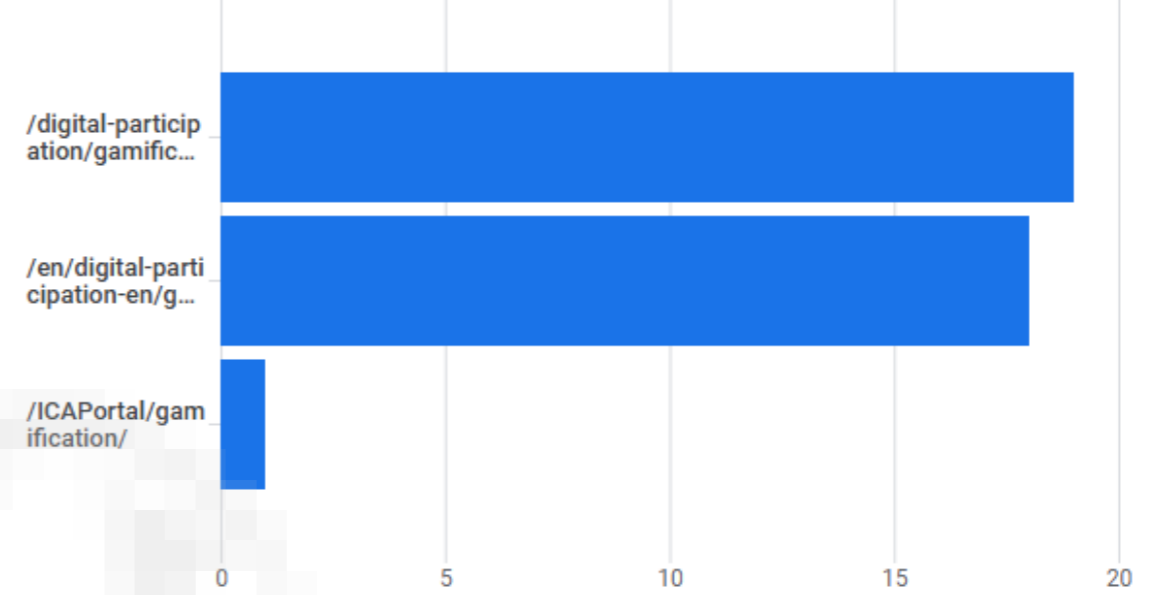

gamification

Custom Apr 1 - Apr 30, 2026

Save...

Sessions by Page path + query string over time

Day

Sessions by Page path + query string

Gamif

Rows per page: 10 1-3 of 3

Page path + query string	Views	Sessions	Total users
Total	40 <0.01% of total	37 <0.01% of total	27 <0.01% of total
1 /digital-participation/gamification/	19 (47.5%)	19 (51.35%)	11 (40.74%)
2 /en/digital-participation-en/gamification/	20 (50%)	18 (48.65%)	16 (59.26%)