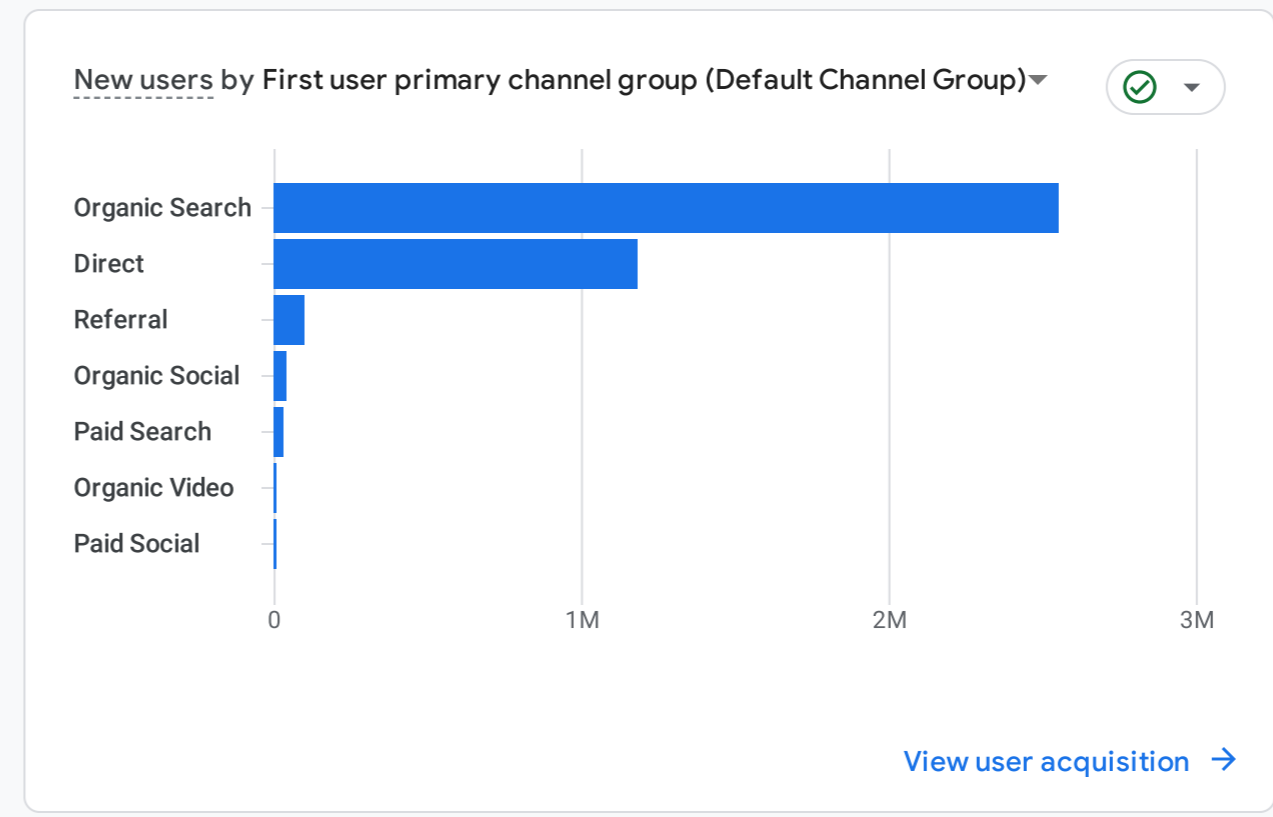

All Users [Add comparison](#)

Custom Jan 1 - Dec 31, 2024

Reports snapshot

WHERE DO YOUR NEW USERS COME FROM?

WHAT ARE YOUR TOP CAMPAIGNS?

HOW ARE ACTIVE USERS TRENDING?

HOW WELL DO YOU RETAIN YOUR USERS?

WHICH PAGES AND SCREENS GET THE MOST VIEWS?

WHAT ARE YOUR TOP EVENTS?

Active users by Language

Active users by Screen resolution