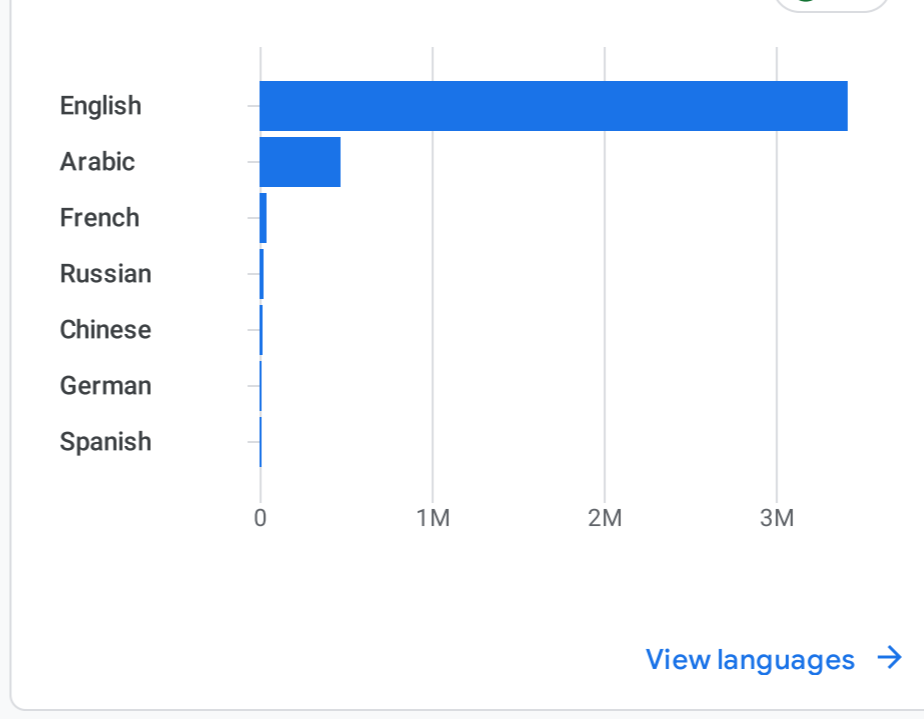

All Users [Add comparison](#)

Custom Jan 1 - Dec 31, 2024

Reports snapshot

WHERE DO YOUR NEW USERS COME FROM?

WHAT ARE YOUR TOP CAMPAIGNS?

HOW ARE ACTIVE USERS TRENDING?

HOW WELL DO YOU RETAIN YOUR USERS?

WHICH PAGES AND SCREENS GET THE MOST VIEWS?

WHAT ARE YOUR TOP EVENTS?

Active users by Language

Active users by Screen resolution