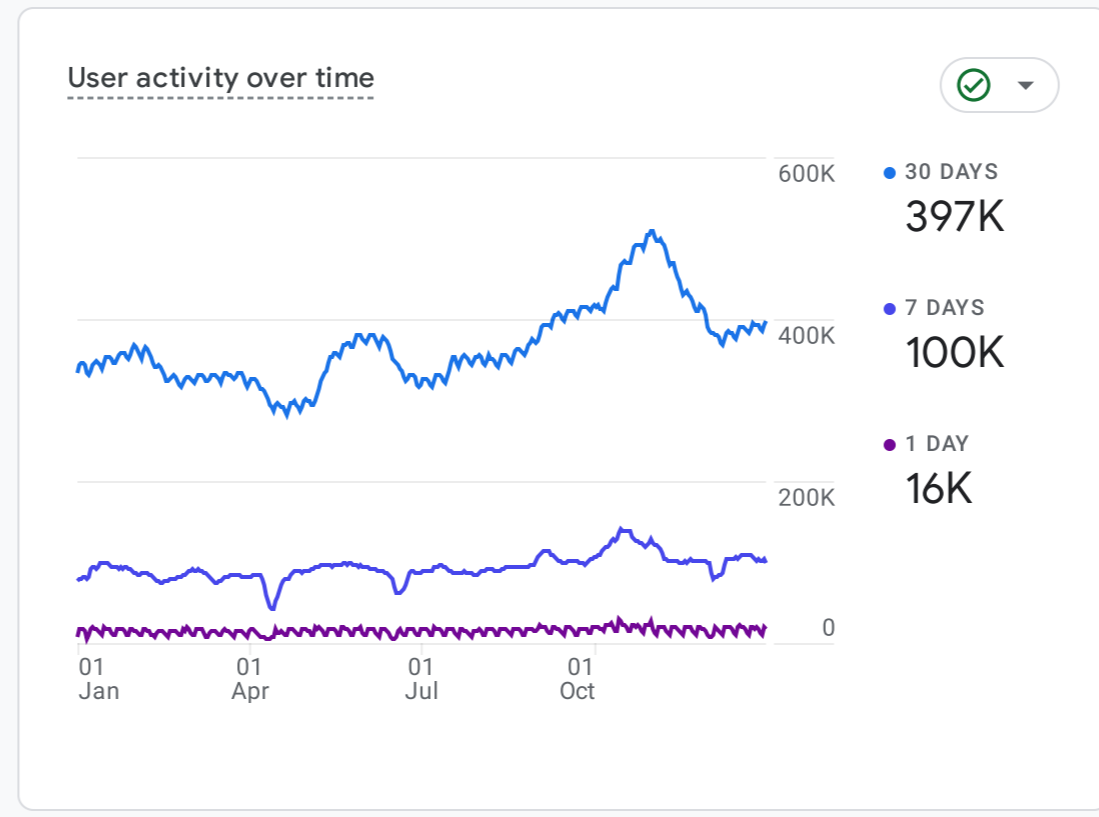

All Users [Add comparison](#)

Custom Jan 1 - Dec 31, 2024

Reports snapshot

WHERE DO YOUR NEW USERS COME FROM?

WHAT ARE YOUR TOP CAMPAIGNS?

HOW ARE ACTIVE USERS TRENDING?

HOW WELL DO YOU RETAIN YOUR USERS?

WHICH PAGES AND SCREENS GET THE MOST VIEWS?

WHAT ARE YOUR TOP EVENTS?

Active users by Language

Active users by Screen resolution