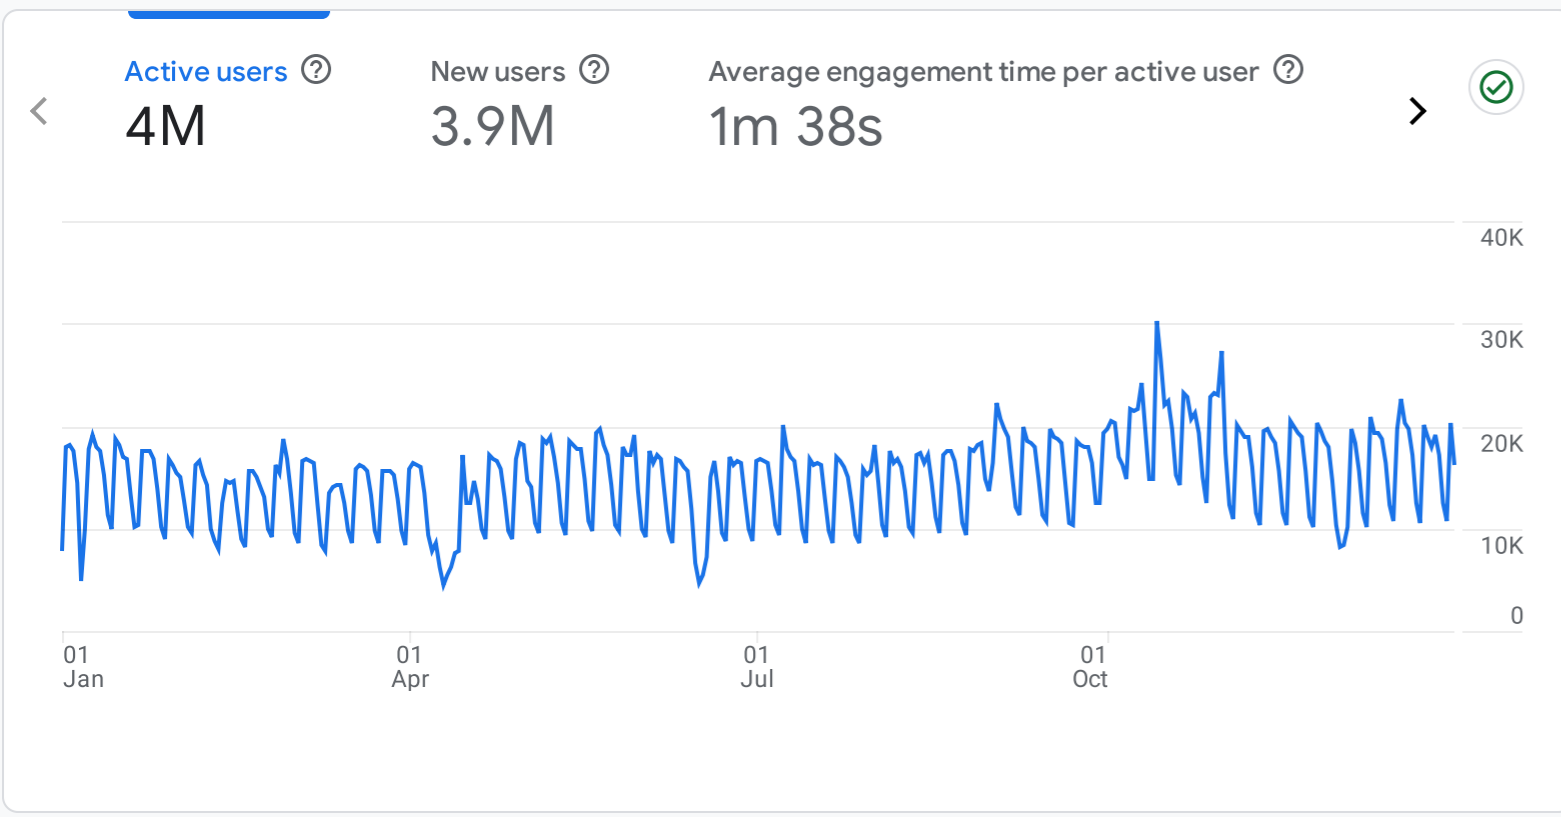

All Users [Add comparison](#)

Custom Jan 1 - Dec 31, 2024

Reports snapshot

WHERE DO YOUR NEW USERS COME FROM?

WHAT ARE YOUR TOP CAMPAIGNS?

HOW ARE ACTIVE USERS TRENDING?

HOW WELL DO YOU RETAIN YOUR USERS?

WHICH PAGES AND SCREENS GET THE MOST VIEWS?

WHAT ARE YOUR TOP EVENTS?

Active users by Language

Active users by Screen resolution