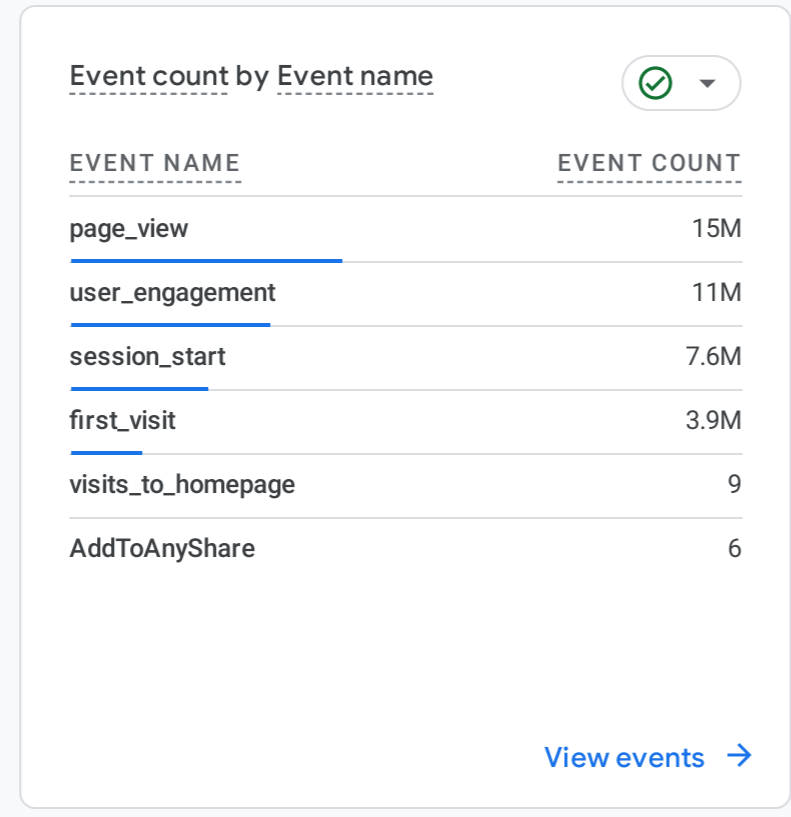

All Users [Add comparison](#)

Custom Jan 1 - Dec 31, 2024

Reports snapshot

WHERE DO YOUR NEW USERS COME FROM?

WHAT ARE YOUR TOP CAMPAIGNS?

HOW ARE ACTIVE USERS TRENDING?

HOW WELL DO YOU RETAIN YOUR USERS?

WHICH PAGES AND SCREENS GET THE MOST VIEWS?

WHAT ARE YOUR TOP EVENTS?

Active users by Language

Active users by Screen resolution