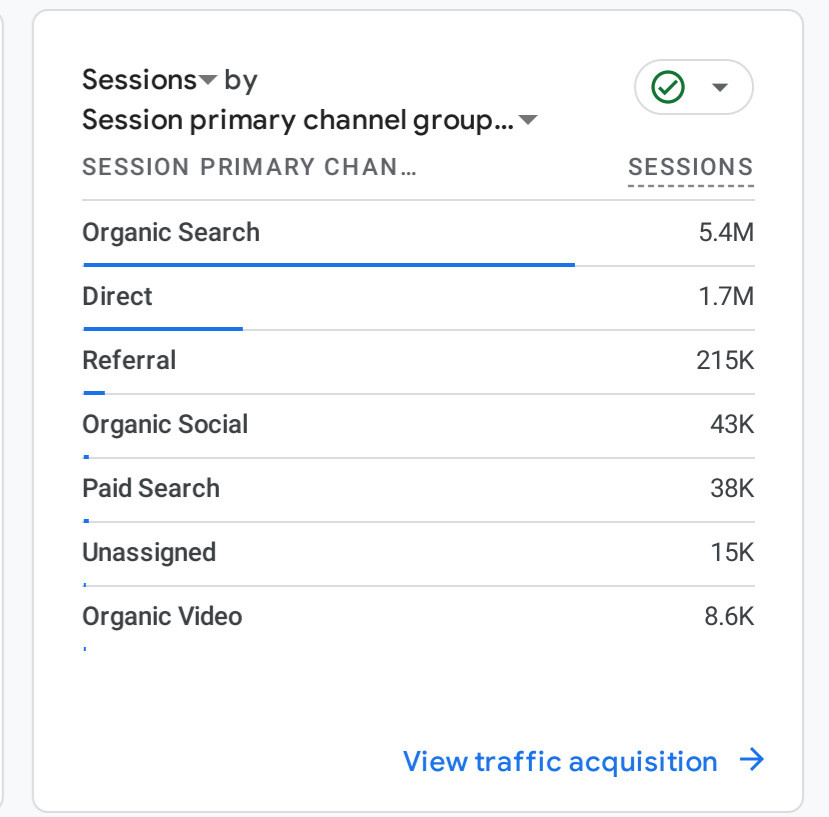

All Users [Add comparison](#)

Custom Jan 1 - Dec 31, 2024

Reports snapshot

WHERE DO YOUR NEW USERS COME FROM?

WHAT ARE YOUR TOP CAMPAIGNS?

HOW ARE ACTIVE USERS TRENDING?

HOW WELL DO YOU RETAIN YOUR USERS?

WHICH PAGES AND SCREENS GET THE MOST VIEWS?

WHAT ARE YOUR TOP EVENTS?

Active users by Language

Active users by Screen resolution