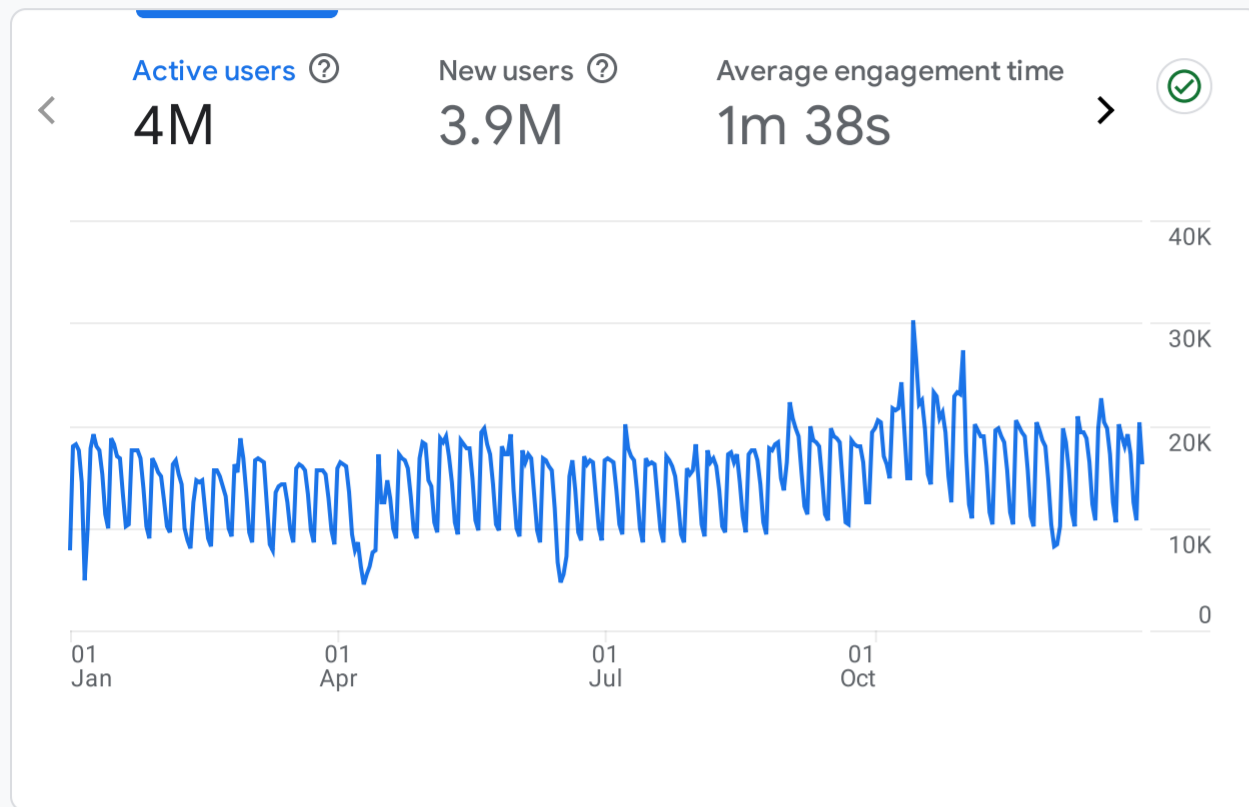

All Users Add comparison +

Custom Jan 1 - Dec 31, 2024

Reports snapshot

HOW ARE ACTIVE USERS TRENDING?