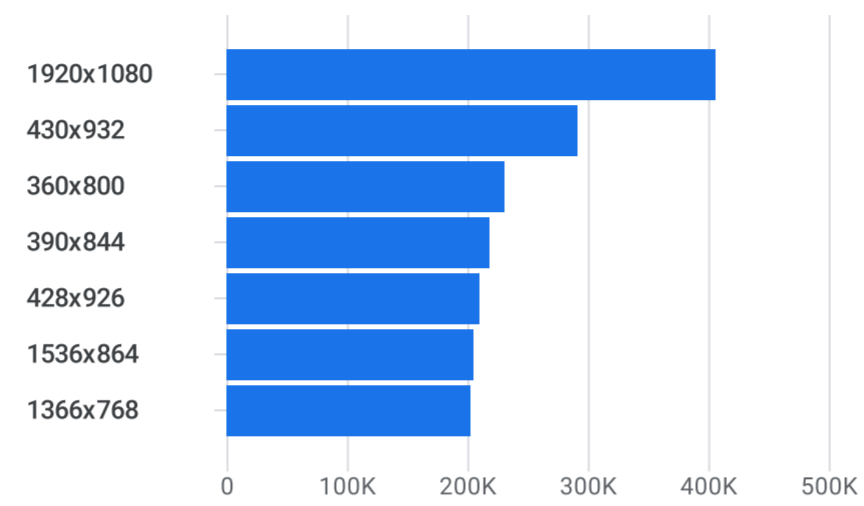

All Users Add comparison +

Custom Jan 1 - Dec 31, 2024

Reports snapshot

Active users by Platform / device ca...

PLATFORM / DEVIC...	ACTIVE USERS
web / mobile	2.5M
web / desktop	1.5M
web / tablet	22K
web / smart tv	184

[View platform devices](#) →

Active users by Operating system

OPERATING SYSTEM	ACTIVE USERS
Android	1.3M
Windows	1.2M
iOS	1.2M
Macintosh	211K
Linux	70K
Chrome OS	7.3K
SymbianOS	71

[View operating systems](#) →

Active users by Screen resolution

[View screen resolutions](#) →