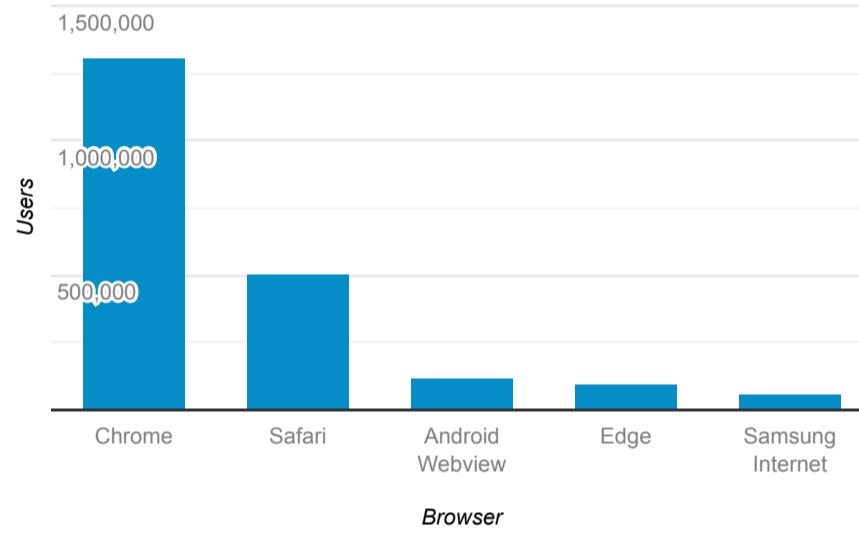

By Year Dashboard

Jan 1, 2022 - Jul 31, 2022

All Users
100.00% Sessions

Users

2,191,792

% of Total: 100.00% (2,191,792)

Users and New Users

● Users ● New Users

Users by Device Category

■ mobile ■ desktop ■ tablet

Users by Country

Country	Users
United Arab Emirates	1,681,155
India	93,014
Saudi Arabia	42,615
United States	40,359
Pakistan	34,334

Users

Users by Landing Page

Landing Page	Users
/	988,029
/en/	322,001
/en/services/priority-services/id-card-status/	319,389
/en/contact-us/	128,577
/open-data/	105,081

Users by Browser

Users by Full Referrer

Full Referrer	Users
google	1,097,668
(direct)	641,933
smartservices.icp.gov.ae/	332,407
u.ae/	185,449
beta.smartservices.icp.gov.ae/	66,285