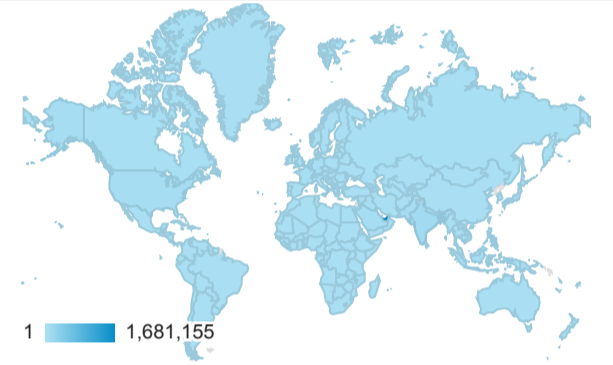

By Year Dashboard

Jan 1, 2022 - Jul 31, 2022

All Users
100.00% Sessions

Users

2,191,792

% of Total: 100.00% (2,191,792)

Users and New Users

● Users ● New Users

Users by Device Category

■ mobile ■ desktop ■ tablet

Users by Country

Country	Users
United Arab Emirates	1,681,155
India	93,014
Saudi Arabia	42,615
United States	40,359
Pakistan	34,334

Users

Users by Landing Page

Landing Page	Users
/	988,029
/en/	322,001
/en/services/priority-services/id-card-status/	319,389
/en/contact-us/	128,577
/open-data/	105,081

Users by Browser

Users by Full Referrer

Full Referrer	Users
google	1,097,668
(direct)	641,933
smartservices.icp.gov.ae/	332,407
u.ae/	185,449
beta.smartservices.icp.gov.ae/	66,285