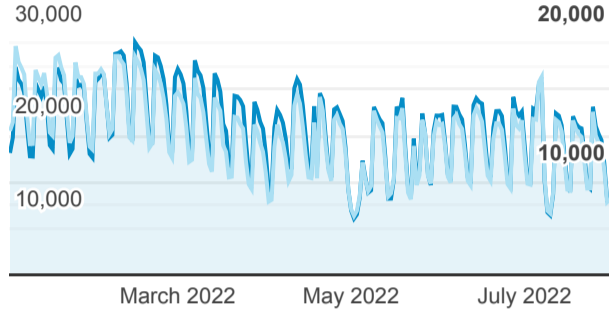

By Year Dashboard

Jan 1, 2022 - Jul 31, 2022

All Users
100.00% Sessions

Users

2,191,792

% of Total: 100.00% (2,191,792)

Users and New Users

● Users ● New Users

Users by Device Category

■ mobile ■ desktop ■ tablet

Users by Country

Country	Users
United Arab Emirates	1,681,155
India	93,014
Saudi Arabia	42,615
United States	40,359
Pakistan	34,334

Users

Users by Landing Page