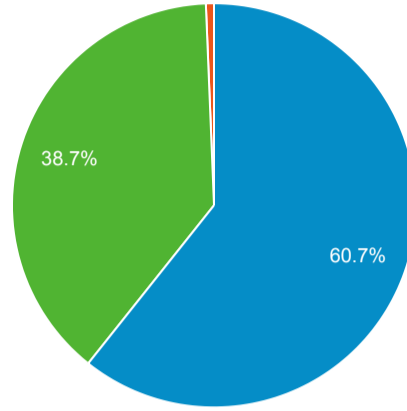

By Year Dashboard

Jan 1, 2022 - Jul 31, 2022

All Users
100.00% Sessions

Users

2,191,792

% of Total: 100.00% (2,191,792)

Users and New Users

● Users ● New Users

Users by Device Category

■ mobile ■ desktop ■ tablet

Users by Country

Country	Users
United Arab Emirates	1,681,155
India	93,014
Saudi Arabia	42,615
United States	40,359
Pakistan	34,334

Users

Users by Landing Page