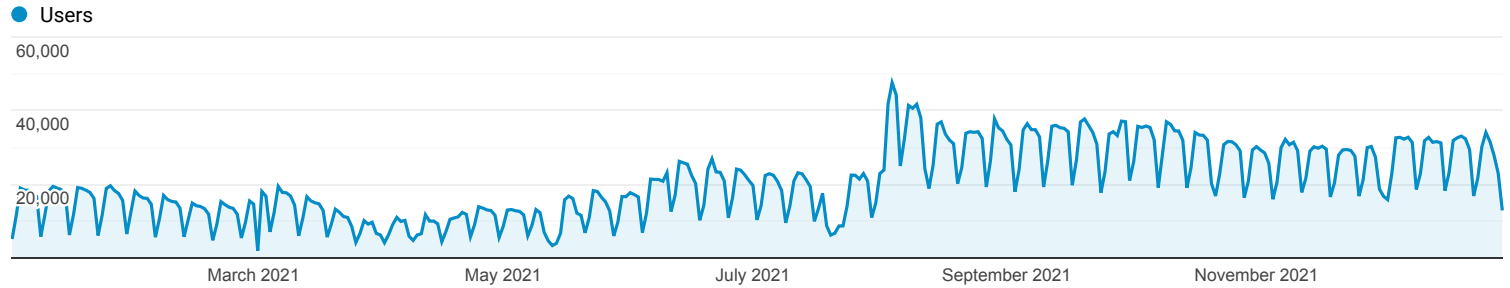

Overview

All Users
100.00% Users

Jan 1, 2021 - Dec 31, 2021

Explorer

Summary

Device Category	Acquisition			Behavior			Conversions Goal 1: Visits to homepage		
	Users	New Users	Sessions	Bounce Rate	Pages / Session	Avg. Session Duration	Visits to homepage (Goal 1 Conversion Rate)	Visits to homepage (Goal 1 Completions)	Visits to homepage (Goal 1 Value)
	4,426,856 % of Total: 100.00% (4,426,856)	4,326,149 % of Total: 100.10% (4,321,635)	9,383,185 % of Total: 100.00% (9,383,185)	54.54% Avg for View: 54.54% (0.00%)	2.06 Avg for View: 2.06 (0.00%)	00:02:20 Avg for View: 00:02:20 (0.00%)	1.09% Avg for View: 1.09% (0.00%)	102,450 % of Total: 100.00% (102,450)	\$0.00 % of Total: 0.00% (\$0.00)
1. mobile	2,729,974 (61.94%)	2,731,586 (63.14%)	5,228,813 (55.73%)	57.70%	2.04	00:02:07	0.84%	43,674 (42.63%)	\$0.00 (0.00%)
2. desktop	1,647,459 (37.38%)	1,565,224 (36.18%)	4,104,014 (43.74%)	50.52%	2.07	00:02:37	1.42%	58,128 (56.74%)	\$0.00 (0.00%)
3. tablet	29,784 (0.68%)	29,339 (0.68%)	50,358 (0.54%)	54.06%	2.14	00:02:29	1.29%	648 (0.63%)	\$0.00 (0.00%)