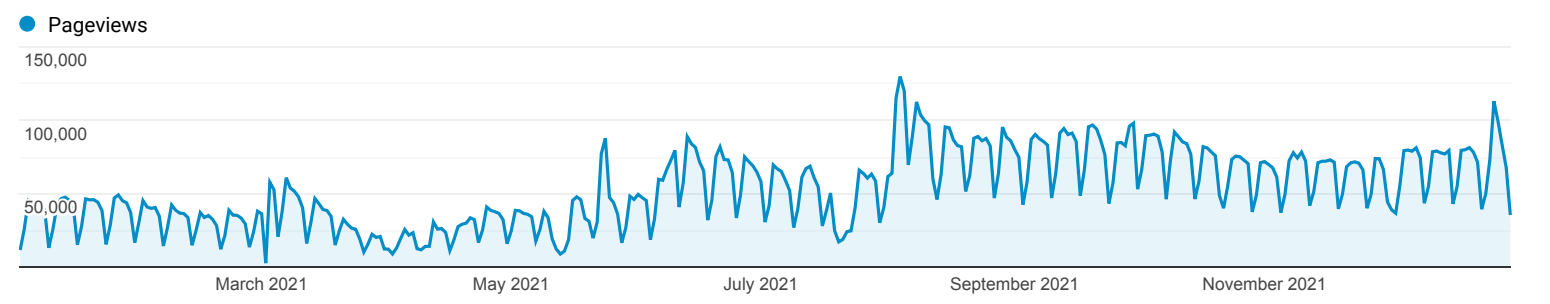

Overview

All Users
100.00% Pageviews

Jan 1, 2021 - Dec 31, 2021

Overview

Pageviews 19,303,062	Unique Pageviews 14,228,081	Avg. Time on Page 00:02:09	Bounce Rate 54.54%	% Exit 48.35%
---------------------------------------	--	---	-------------------------------------	--------------------------------