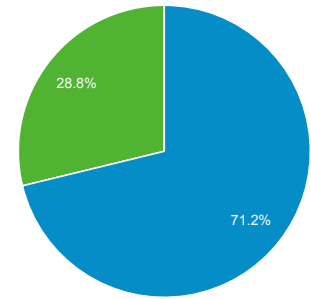

Audience Overview

All Users
100.00% Users

Jan 1, 2020 - Dec 31, 2020

Overview

Users
3,056,348

New Users
3,001,929

Sessions
8,547,174

Number of Sessions per User
2.80

Pageviews
15,172,294

Pages / Session
1.78

Avg. Session Duration
00:02:39

Bounce Rate
39.08%

■ New Visitor ■ Returning Visitor

Language	Users	% Users
1. en-us	1,751,659	56.36%
2. en-gb	541,144	17.41%
3. en	292,954	9.43%
4. ar	283,145	9.11%
5. ar-ae	76,379	2.46%
6. en-in	31,980	1.03%
7. en-ae	17,552	0.56%
8. ar-eg	15,410	0.50%
9. fr-fr	11,004	0.35%
10. en-au	7,957	0.26%