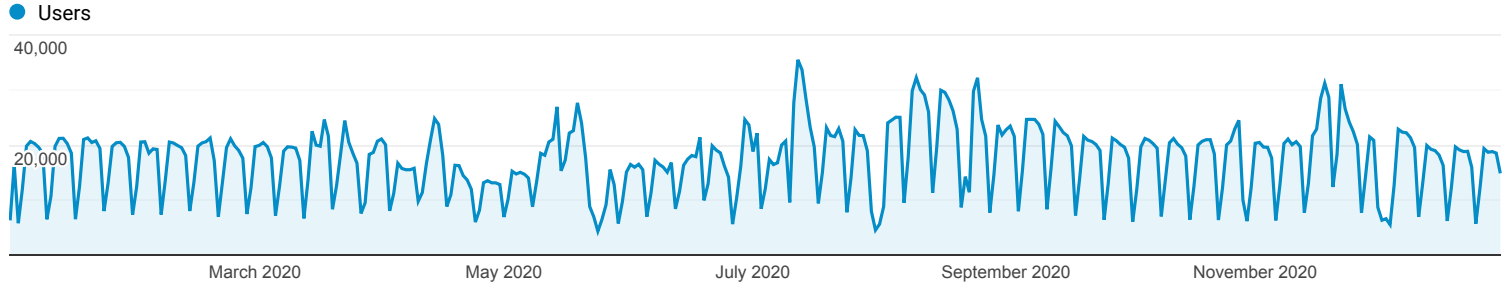

Audience Overview

All Users
100.00% Users

Jan 1, 2020 - Dec 31, 2020

Overview

Users
3,056,348

New Users
3,001,929

Sessions
8,547,174

Number of Sessions per User
2.80

Pageviews
15,172,294

Pages / Session
1.78

Avg. Session Duration
00:02:39

Bounce Rate
39.08%

■ New Visitor ■ Returning Visitor

Language	Users	% Users
1. en-us	1,751,659	56.36%
2. en-gb	541,144	17.41%
3. en	292,954	9.43%
4. ar	283,145	9.11%
5. ar-ae	76,379	2.46%
6. en-in	31,980	1.03%
7. en-ae	17,552	0.56%
8. ar-eg	15,410	0.50%
9. fr-fr	11,004	0.35%
10. en-au	7,957	0.26%