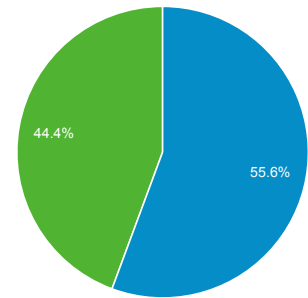

Audience Overview

● % of visits: 100.00%

Overview

699,581 people visited this site

■ New Visitor ■ Returning Visitor

Language	Visits	% Visits
1. en-us	1,140,606	93.58%
2. ar-sa	22,560	1.85%
3. en-gb	21,983	1.80%
4. ar	12,073	0.99%
5. en	6,975	0.57%
6. fr	3,601	0.30%
7. ru	2,033	0.17%
8. de	1,894	0.16%
9. zh-cn	1,645	0.13%
10. ko	800	0.07%