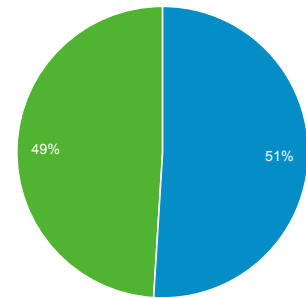

Audience Overview

% of visits: 100.00%

Overview

681,783 people visited this site

■ Returning Visitor ■ New Visitor

Language	Visits	% Visits
1. en-us	1,226,064	92.78%
2. en-gb	27,337	2.07%
3. ar-sa	19,686	1.49%
4. ar	17,270	1.31%
5. en	9,591	0.73%
6. fr	4,137	0.31%
7. zh-cn	2,453	0.19%
8. ru	2,355	0.18%
9. de	1,804	0.14%
10. en_gb	954	0.07%