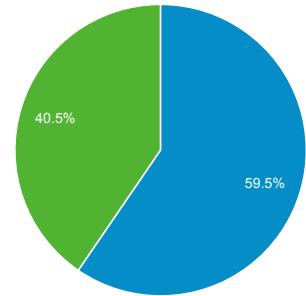

Audience Overview

● % of visits: 100.00%

Overview

1,316,570 people visited this site

■ Returning Visitor ■ New Visitor

Language	Visits	% Visits
1. en-us	2,946,822	92.52%
2. en-gb	90,353	2.84%
3. ar	51,288	1.61%
4. en	27,432	0.86%
5. ar-sa	25,434	0.80%
6. fr	7,364	0.23%
7. zh-cn	5,360	0.17%
8. ru	4,091	0.13%
9. ru-ru	2,110	0.07%
10. en_gb	1,889	0.06%