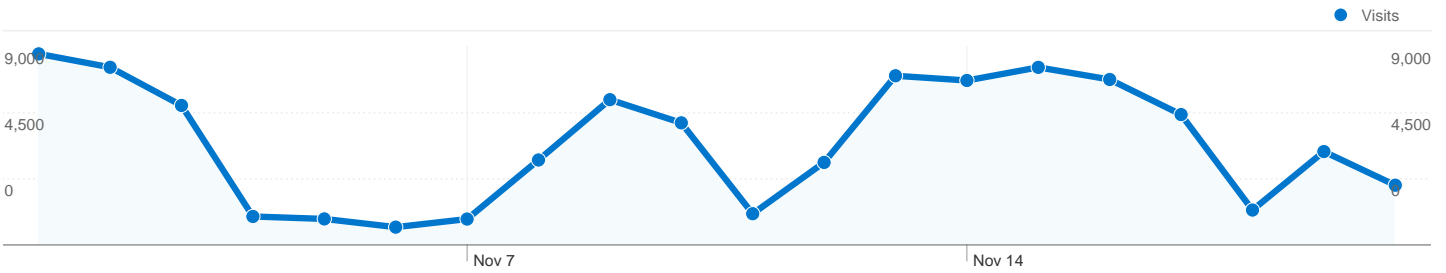

**Site Usage**

**93,806** Visits

**29.78%** Bounce Rate

**322,026** Pageviews

**00:04:07** Avg. Time on Site

**3.43** Pages/Visit

**52.02%** % New Visits

**Visitors Overview**

## 61,868 people visited this site

93,806 Visits

61,868 Absolute Unique Visitors

322,026 Pageviews

3.43 Average Pageviews

00:04:07 Time on Site

29.78% Bounce Rate

52.02% New Visits

## Technical Profile

Browser	Visits	% visits
Internet Explorer	64,624	68.89%
Chrome	15,437	16.46%
Firefox	9,473	10.10%
Safari	3,208	3.42%
Opera	489	0.52%

All traffic sources sent a total of 93,806 visits