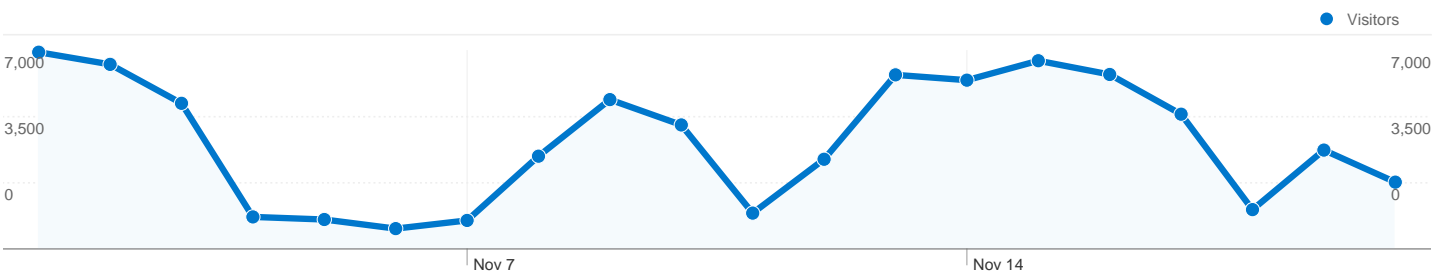

**Site Usage**

**93,806** Visits

**29.78%** Bounce Rate

**322,026** Pageviews

**00:04:07** Avg. Time on Site

**3.43** Pages/Visit

**52.02%** % New Visits

**Visitors Overview**

**Visitors**  
**61,868**

**Map Overlay**

**Traffic Sources Overview**

- **Search Engines**  
62,055.00 (66.15%)
- **Direct Traffic**  
27,635.00 (29.46%)
- **Referring Sites**  
4,094.00 (4.36%)
- **Other**  
22 (0.02%)

## 61,868 people visited this site

93,806 Visits

61,868 Absolute Unique Visitors

322,026 Pageviews

3.43 Average Pageviews

00:04:07 Time on Site

29.78% Bounce Rate

52.02% New Visits

**93,806 visits came from 106 countries/territories**

Site Usage						
Visits	Pages/Visit	Avg. Time on Site	% New Visits	Bounce Rate		
<b>93,806</b> % of Site Total: 100.00%	<b>3.43</b> Site Avg: 3.43 (0.00%)	<b>00:04:07</b> Site Avg: 00:04:07 (0.00%)	<b>52.07%</b> Site Avg: 52.02% (0.09%)	<b>29.78%</b> Site Avg: 29.78% (0.00%)		
Country/Territory	Visits	Pages/Visit	Avg. Time on Site	% New Visits	Bounce Rate	
United Arab Emirates	<b>89,035</b>	3.47	00:04:11	51.22%	28.82%	
United States	<b>816</b>	2.58	00:02:52	67.16%	50.25%	
United Kingdom	<b>751</b>	2.96	00:03:30	60.32%	35.82%	
India	<b>425</b>	2.62	00:02:53	68.24%	45.65%	
(not set)	<b>381</b>	3.05	00:04:00	63.52%	34.91%	
Saudi Arabia	<b>274</b>	2.14	00:01:54	83.21%	66.06%	
Germany	<b>180</b>	3.21	00:04:09	62.78%	37.78%	
Pakistan	<b>156</b>	3.43	00:04:31	74.36%	42.31%	
France	<b>135</b>	3.07	00:03:42	63.70%	36.30%	