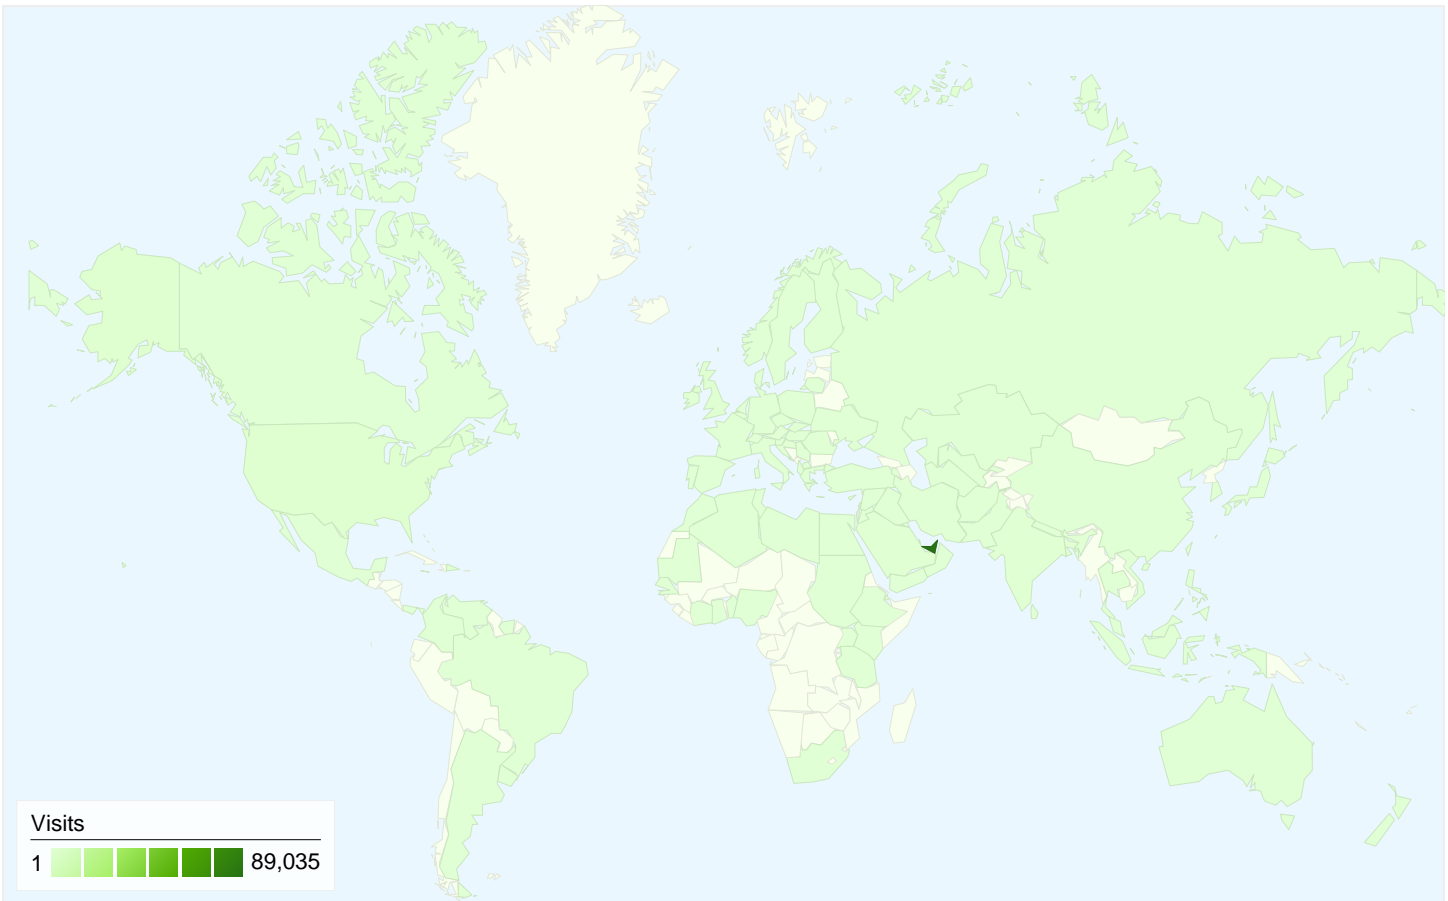

**Visitors**  
**61,868**

**Map Overlay**

**Traffic Sources Overview**

- **Search Engines**  
62,055.00 (66.15%)
- **Direct Traffic**  
27,635.00 (29.46%)
- **Referring Sites**  
4,094.00 (4.36%)
- **Other**  
22 (0.02%)

## 61,868 people visited this site

93,806 Visits

61,868 Absolute Unique Visitors

322,026 Pageviews

3.43 Average Pageviews

00:04:07 Time on Site

29.78% Bounce Rate

52.02% New Visits

29.46% Direct Traffic

4.36% Referring Sites

66.15% Search Engines

- **Search Engines**  
62,055.00 (66.15%)
- **Direct Traffic**  
27,635.00 (29.46%)
- **Referring Sites**  
4,094.00 (4.36%)
- **Other**  
22 (0.02%)

**93,806 visits came from 106 countries/territories**

Site Usage						
Visits	Pages/Visit	Avg. Time on Site	% New Visits	Bounce Rate		
<b>93,806</b> % of Site Total: 100.00%	<b>3.43</b> Site Avg: 3.43 (0.00%)	<b>00:04:07</b> Site Avg: 00:04:07 (0.00%)	<b>52.07%</b> Site Avg: 52.02% (0.09%)	<b>29.78%</b> Site Avg: 29.78% (0.00%)		
Country/Territory	Visits	Pages/Visit	Avg. Time on Site	% New Visits	Bounce Rate	
United Arab Emirates	<b>89,035</b>	3.47	00:04:11	51.22%	28.82%	
United States	<b>816</b>	2.58	00:02:52	67.16%	50.25%	
United Kingdom	<b>751</b>	2.96	00:03:30	60.32%	35.82%	
India	<b>425</b>	2.62	00:02:53	68.24%	45.65%	
(not set)	<b>381</b>	3.05	00:04:00	63.52%	34.91%	
Saudi Arabia	<b>274</b>	2.14	00:01:54	83.21%	66.06%	
Germany	<b>180</b>	3.21	00:04:09	62.78%	37.78%	
Pakistan	<b>156</b>	3.43	00:04:31	74.36%	42.31%	
France	<b>135</b>	3.07	00:03:42	63.70%	36.30%	