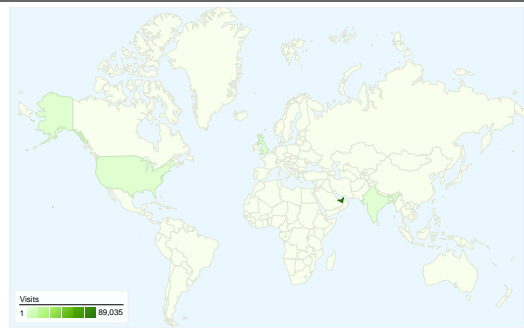

**Site Usage**

**93,806** Visits

**29.78%** Bounce Rate

**322,026** Pageviews

**00:04:07** Avg. Time on Site

**3.43** Pages/Visit

**52.02%** % New Visits

**Visitors Overview**

**Visitors**  
**61,868**

**Map Overlay**

**Traffic Sources Overview**

- **Search Engines**  
62,055.00 (66.15%)
- **Direct Traffic**  
27,635.00 (29.46%)
- **Referring Sites**  
4,094.00 (4.36%)
- **Other**  
22 (0.02%)

## 61,868 people visited this site

93,806 Visits

61,868 Absolute Unique Visitors

322,026 Pageviews

3.43 Average Pageviews

00:04:07 Time on Site

29.78% Bounce Rate

52.02% New Visits

**93,806 visits came from 106 countries/territories**

Site Usage						
Visits	Pages/Visit	Avg. Time on Site	% New Visits	Bounce Rate		
<b>93,806</b> % of Site Total: 100.00%	<b>3.43</b> Site Avg: 3.43 (0.00%)	<b>00:04:07</b> Site Avg: 00:04:07 (0.00%)	<b>52.07%</b> Site Avg: 52.02% (0.09%)	<b>29.78%</b> Site Avg: 29.78% (0.00%)		
Country/Territory	Visits	Pages/Visit	Avg. Time on Site	% New Visits	Bounce Rate	
United Arab Emirates	<b>89,035</b>	3.47	00:04:11	51.22%	28.82%	
United States	<b>816</b>	2.58	00:02:52	67.16%	50.25%	
United Kingdom	<b>751</b>	2.96	00:03:30	60.32%	35.82%	
India	<b>425</b>	2.62	00:02:53	68.24%	45.65%	
(not set)	<b>381</b>	3.05	00:04:00	63.52%	34.91%	
Saudi Arabia	<b>274</b>	2.14	00:01:54	83.21%	66.06%	
Germany	<b>180</b>	3.21	00:04:09	62.78%	37.78%	
Pakistan	<b>156</b>	3.43	00:04:31	74.36%	42.31%	
France	<b>135</b>	3.07	00:03:42	63.70%	36.30%	