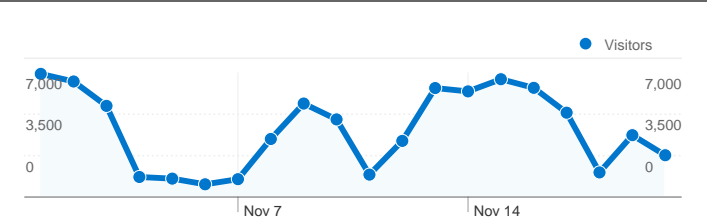

**Site Usage**

**93,806** Visits

**29.78%** Bounce Rate

**322,026** Pageviews

**00:04:07** Avg. Time on Site

**3.43** Pages/Visit

**52.02%** % New Visits

**Visitors Overview**

**Visitors**  
**61,868**

**Map Overlay**

**Traffic Sources Overview**

- **Search Engines**  
62,055.00 (66.15%)
- **Direct Traffic**  
27,635.00 (29.46%)
- **Referring Sites**  
4,094.00 (4.36%)
- **Other**  
22 (0.02%)

## 61,868 people visited this site

93,806 Visits

61,868 Absolute Unique Visitors

322,026 Pageviews

3.43 Average Pageviews

00:04:07 Time on Site

29.78% Bounce Rate

52.02% New Visits

**93,806 visits came from 106 countries/territories**

Site Usage						
Visits	Pages/Visit	Avg. Time on Site	% New Visits	Bounce Rate		
<b>93,806</b> % of Site Total: 100.00%	<b>3.43</b> Site Avg: 3.43 (0.00%)	<b>00:04:07</b> Site Avg: 00:04:07 (0.00%)	<b>52.07%</b> Site Avg: 52.02% (0.09%)	<b>29.78%</b> Site Avg: 29.78% (0.00%)		
Country/Territory	Visits	Pages/Visit	Avg. Time on Site	% New Visits	Bounce Rate	
United Arab Emirates	<b>89,035</b>	3.47	00:04:11	51.22%	28.82%	
United States	<b>816</b>	2.58	00:02:52	67.16%	50.25%	
United Kingdom	<b>751</b>	2.96	00:03:30	60.32%	35.82%	
India	<b>425</b>	2.62	00:02:53	68.24%	45.65%	
(not set)	<b>381</b>	3.05	00:04:00	63.52%	34.91%	
Saudi Arabia	<b>274</b>	2.14	00:01:54	83.21%	66.06%	
Germany	<b>180</b>	3.21	00:04:09	62.78%	37.78%	
Pakistan	<b>156</b>	3.43	00:04:31	74.36%	42.31%	
France	<b>135</b>	3.07	00:03:42	63.70%	36.30%	