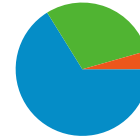

## Technical Profile

Browser	Visits	% visits
Internet Explorer	64,624	68.89%
Chrome	15,437	16.46%
Firefox	9,473	10.10%
Safari	3,208	3.42%
Opera	489	0.52%

All traffic sources sent a total of 93,806 visits

29.46% Direct Traffic

4.36% Referring Sites

66.15% Search Engines

- **Search Engines**  
62,055.00 (66.15%)
- **Direct Traffic**  
27,635.00 (29.46%)
- **Referring Sites**  
4,094.00 (4.36%)
- **Other**  
22 (0.02%)