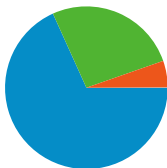

**Site Usage**

**185,566** Visits

**29.73%** Bounce Rate

**648,999** Pageviews

**00:04:25** Avg. Time on Site

**3.50** Pages/Visit

**47.79%** % New Visits

**Visitors Overview**

**Visitors**  
**106,198**

**Map Overlay**

**Traffic Sources Overview**

- **Search Engines**  
126,642.00 (68.25%)
- **Direct Traffic**  
48,991.00 (26.40%)
- **Referring Sites**  
9,839.00 (5.30%)
- **Other**  
94 (0.05%)

**185,566 visits came from 118 countries/territories**

Site Usage						
Visits	Pages/Visit	Avg. Time on Site	% New Visits	Bounce Rate		
<b>185,566</b> % of Site Total: 100.00%	<b>3.50</b> Site Avg: 3.50 (0.00%)	<b>00:04:25</b> Site Avg: 00:04:25 (0.00%)	<b>47.85%</b> Site Avg: 47.79% (0.13%)	<b>29.73%</b> Site Avg: 29.73% (0.00%)		
Country/Territory	Visits	Pages/Visit	Avg. Time on Site	% New Visits	Bounce Rate	
United Arab Emirates	<b>176,305</b>	3.53	00:04:28	46.94%	29.00%	
United Kingdom	<b>1,660</b>	3.16	00:03:46	53.31%	32.83%	
United States	<b>1,504</b>	2.91	00:03:43	60.70%	42.35%	
(not set)	<b>698</b>	3.10	00:04:08	56.59%	35.53%	
Saudi Arabia	<b>590</b>	2.09	00:01:51	87.97%	67.63%	
India	<b>556</b>	2.82	00:02:58	72.66%	41.55%	
Germany	<b>484</b>	3.24	00:04:20	60.33%	33.06%	
France	<b>283</b>	3.09	00:04:09	54.77%	34.98%	
Egypt	<b>193</b>	2.06	00:01:45	83.94%	63.21%	