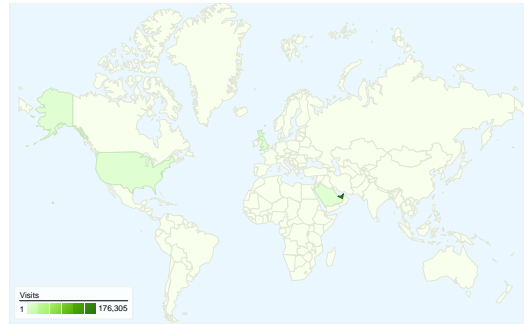

**Site Usage**

**185,566** Visits

**29.73%** Bounce Rate

**648,999** Pageviews

**00:04:25** Avg. Time on Site

**3.50** Pages/Visit

**47.79%** % New Visits

**Visitors Overview**

**Visitors**  
**106,198**

**Map Overlay**

**Traffic Sources Overview**

- **Search Engines**  
126,642.00 (68.25%)
- **Direct Traffic**  
48,991.00 (26.40%)
- **Referring Sites**  
9,839.00 (5.30%)
- **Other**  
94 (0.05%)

**106,198 people visited this site**

**185,566 Visits**

**106,198 Absolute Unique Visitors**

**648,999 Pageviews**

**3.50 Average Pageviews**

**00:04:25 Time on Site**

**29.73% Bounce Rate**

**47.79% New Visits**

**185,566 visits came from 118 countries/territories**

Site Usage						
Visits	Pages/Visit	Avg. Time on Site	% New Visits	Bounce Rate		
<b>185,566</b> % of Site Total: 100.00%	<b>3.50</b> Site Avg: 3.50 (0.00%)	<b>00:04:25</b> Site Avg: 00:04:25 (0.00%)	<b>47.85%</b> Site Avg: 47.79% (0.13%)	<b>29.73%</b> Site Avg: 29.73% (0.00%)		
Country/Territory	Visits	Pages/Visit	Avg. Time on Site	% New Visits	Bounce Rate	
United Arab Emirates	<b>176,305</b>	3.53	00:04:28	46.94%	29.00%	
United Kingdom	<b>1,660</b>	3.16	00:03:46	53.31%	32.83%	
United States	<b>1,504</b>	2.91	00:03:43	60.70%	42.35%	
(not set)	<b>698</b>	3.10	00:04:08	56.59%	35.53%	
Saudi Arabia	<b>590</b>	2.09	00:01:51	87.97%	67.63%	
India	<b>556</b>	2.82	00:02:58	72.66%	41.55%	
Germany	<b>484</b>	3.24	00:04:20	60.33%	33.06%	
France	<b>283</b>	3.09	00:04:09	54.77%	34.98%	
Egypt	<b>193</b>	2.06	00:01:45	83.94%	63.21%	