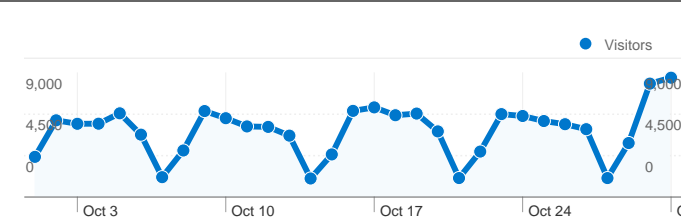

**Site Usage**

**185,566** Visits

**29.73%** Bounce Rate

**648,999** Pageviews

**00:04:25** Avg. Time on Site

**3.50** Pages/Visit

**47.79%** % New Visits

**Visitors Overview**

**Visitors**  
**106,198**

**Map Overlay**

**Traffic Sources Overview**

- **Search Engines**  
126,642.00 (68.25%)
- **Direct Traffic**  
48,991.00 (26.40%)
- **Referring Sites**  
9,839.00 (5.30%)
- **Other**  
94 (0.05%)

**106,198 people visited this site**

**185,566 Visits**

**106,198 Absolute Unique Visitors**

**648,999 Pageviews**

**3.50 Average Pageviews**

**00:04:25 Time on Site**

**29.73% Bounce Rate**

**47.79% New Visits**

**185,566 visits came from 118 countries/territories**

Site Usage						
Visits	Pages/Visit	Avg. Time on Site	% New Visits	Bounce Rate		
<b>185,566</b> % of Site Total: 100.00%	<b>3.50</b> Site Avg: 3.50 (0.00%)	<b>00:04:25</b> Site Avg: 00:04:25 (0.00%)	<b>47.85%</b> Site Avg: 47.79% (0.13%)	<b>29.73%</b> Site Avg: 29.73% (0.00%)		
Country/Territory	Visits	Pages/Visit	Avg. Time on Site	% New Visits	Bounce Rate	
United Arab Emirates	<b>176,305</b>	3.53	00:04:28	46.94%	29.00%	
United Kingdom	<b>1,660</b>	3.16	00:03:46	53.31%	32.83%	
United States	<b>1,504</b>	2.91	00:03:43	60.70%	42.35%	
(not set)	<b>698</b>	3.10	00:04:08	56.59%	35.53%	
Saudi Arabia	<b>590</b>	2.09	00:01:51	87.97%	67.63%	
India	<b>556</b>	2.82	00:02:58	72.66%	41.55%	
Germany	<b>484</b>	3.24	00:04:20	60.33%	33.06%	
France	<b>283</b>	3.09	00:04:09	54.77%	34.98%	
Egypt	<b>193</b>	2.06	00:01:45	83.94%	63.21%	