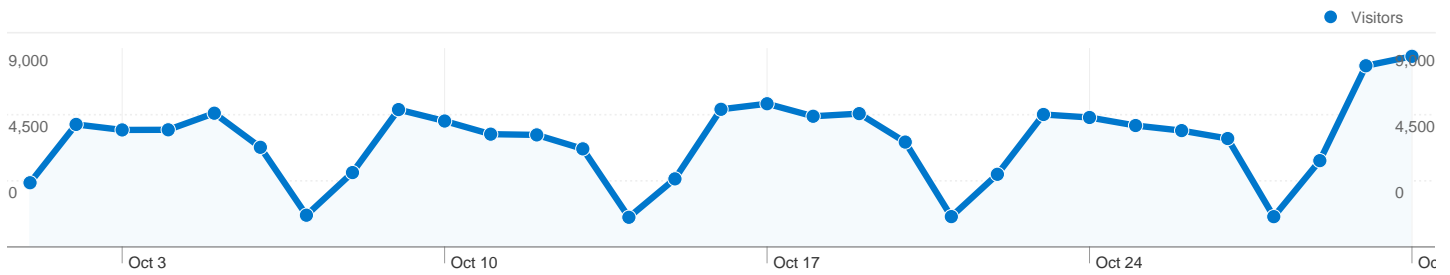

**Site Usage**

**185,566** Visits

**29.73%** Bounce Rate

**648,999** Pageviews

**00:04:25** Avg. Time on Site

**3.50** Pages/Visit

**47.79%** % New Visits

**Visitors Overview**

**Visitors**  
**106,198**

**Map Overlay**

**Traffic Sources Overview**

- **Search Engines**  
126,642.00 (68.25%)
- **Direct Traffic**  
48,991.00 (26.40%)
- **Referring Sites**  
9,839.00 (5.30%)
- **Other**  
94 (0.05%)

**106,198 people visited this site**

**185,566 Visits**

**106,198 Absolute Unique Visitors**

**648,999 Pageviews**

**3.50 Average Pageviews**

**00:04:25 Time on Site**

**29.73% Bounce Rate**

**47.79% New Visits**

**185,566 visits came from 118 countries/territories**

Site Usage						
Visits	Pages/Visit	Avg. Time on Site	% New Visits	Bounce Rate		
<b>185,566</b> % of Site Total: 100.00%	<b>3.50</b> Site Avg: 3.50 (0.00%)	<b>00:04:25</b> Site Avg: 00:04:25 (0.00%)	<b>47.85%</b> Site Avg: 47.79% (0.13%)	<b>29.73%</b> Site Avg: 29.73% (0.00%)		
Country/Territory	Visits	Pages/Visit	Avg. Time on Site	% New Visits	Bounce Rate	
United Arab Emirates	<b>176,305</b>	3.53	00:04:28	46.94%	29.00%	
United Kingdom	<b>1,660</b>	3.16	00:03:46	53.31%	32.83%	
United States	<b>1,504</b>	2.91	00:03:43	60.70%	42.35%	
(not set)	<b>698</b>	3.10	00:04:08	56.59%	35.53%	
Saudi Arabia	<b>590</b>	2.09	00:01:51	87.97%	67.63%	
India	<b>556</b>	2.82	00:02:58	72.66%	41.55%	
Germany	<b>484</b>	3.24	00:04:20	60.33%	33.06%	
France	<b>283</b>	3.09	00:04:09	54.77%	34.98%	
Egypt	<b>193</b>	2.06	00:01:45	83.94%	63.21%	