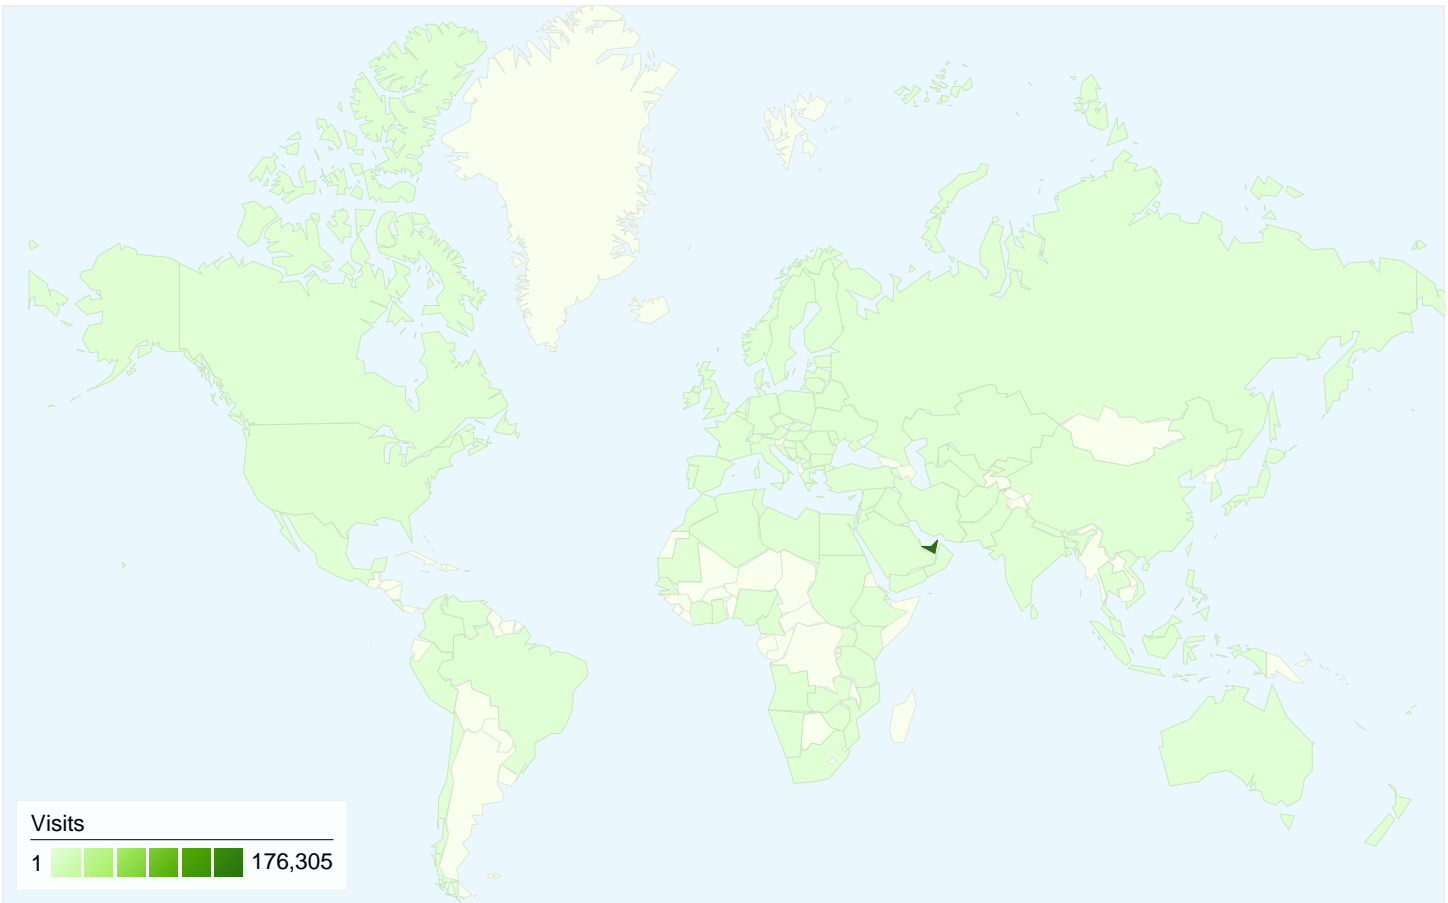

**Visitors**  
**106,198**

**Map Overlay**

**Traffic Sources Overview**

- **Search Engines**  
126,642.00 (68.25%)
- **Direct Traffic**  
48,991.00 (26.40%)
- **Referring Sites**  
9,839.00 (5.30%)
- **Other**  
94 (0.05%)

**106,198 people visited this site**

**185,566 Visits**

**106,198 Absolute Unique Visitors**

**648,999 Pageviews**

**3.50 Average Pageviews**

**00:04:25 Time on Site**

**29.73% Bounce Rate**

**47.79% New Visits**

## Technical Profile

Browser	Visits	% visits
Internet Explorer	129,793	69.94%
Chrome	28,693	15.46%
Firefox	18,644	10.05%
Safari	6,505	3.51%
Opera	951	0.51%

All traffic sources sent a total of 185,566 visits

**185,566 visits came from 118 countries/territories**

Site Usage						
Visits	Pages/Visit	Avg. Time on Site	% New Visits	Bounce Rate		
<b>185,566</b> % of Site Total: 100.00%	<b>3.50</b> Site Avg: 3.50 (0.00%)	<b>00:04:25</b> Site Avg: 00:04:25 (0.00%)	<b>47.85%</b> Site Avg: 47.79% (0.13%)	<b>29.73%</b> Site Avg: 29.73% (0.00%)		
Country/Territory	Visits	Pages/Visit	Avg. Time on Site	% New Visits	Bounce Rate	
United Arab Emirates	<b>176,305</b>	3.53	00:04:28	46.94%	29.00%	
United Kingdom	<b>1,660</b>	3.16	00:03:46	53.31%	32.83%	
United States	<b>1,504</b>	2.91	00:03:43	60.70%	42.35%	
(not set)	<b>698</b>	3.10	00:04:08	56.59%	35.53%	
Saudi Arabia	<b>590</b>	2.09	00:01:51	87.97%	67.63%	
India	<b>556</b>	2.82	00:02:58	72.66%	41.55%	
Germany	<b>484</b>	3.24	00:04:20	60.33%	33.06%	
France	<b>283</b>	3.09	00:04:09	54.77%	34.98%	
Egypt	<b>193</b>	2.06	00:01:45	83.94%	63.21%	