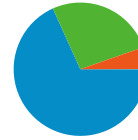

**106,198 people visited this site**

**185,566 Visits**

**106,198 Absolute Unique Visitors**

**648,999 Pageviews**

**3.50 Average Pageviews**

**00:04:25 Time on Site**

**29.73% Bounce Rate**

**47.79% New Visits**

## Technical Profile

Browser	Visits	% visits
Internet Explorer	129,793	69.94%
Chrome	28,693	15.46%
Firefox	18,644	10.05%
Safari	6,505	3.51%
Opera	951	0.51%

All traffic sources sent a total of 185,566 visits

26.40% Direct Traffic

5.30% Referring Sites

68.25% Search Engines

- **Search Engines**  
126,642.00 (68.25%)
- **Direct Traffic**  
48,991.00 (26.40%)
- **Referring Sites**  
9,839.00 (5.30%)
- **Other**  
94 (0.05%)