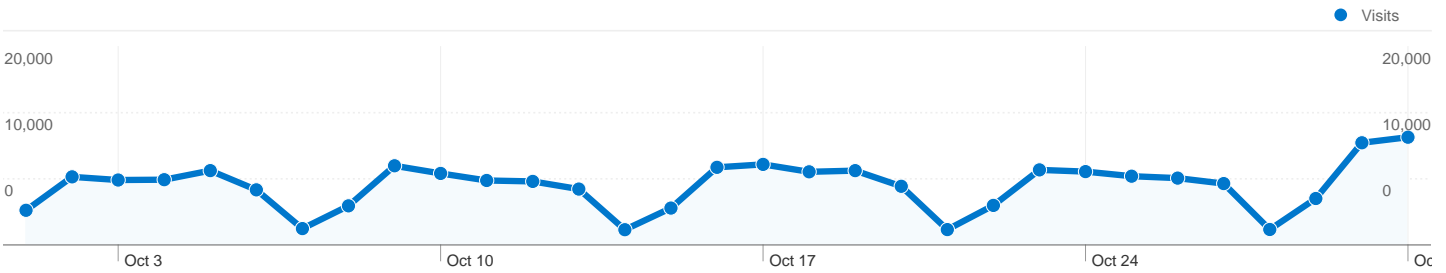

**Site Usage**

**185,566** Visits

**29.73%** Bounce Rate

**648,999** Pageviews

**00:04:25** Avg. Time on Site

**3.50** Pages/Visit

**47.79%** % New Visits

**Visitors Overview**

**106,198 people visited this site**

**185,566 Visits**

**106,198 Absolute Unique Visitors**

**648,999 Pageviews**

**3.50 Average Pageviews**

**00:04:25 Time on Site**

**29.73% Bounce Rate**

**47.79% New Visits**

## Technical Profile

Browser	Visits	% visits
Internet Explorer	129,793	69.94%
Chrome	28,693	15.46%
Firefox	18,644	10.05%
Safari	6,505	3.51%
Opera	951	0.51%

All traffic sources sent a total of 185,566 visits