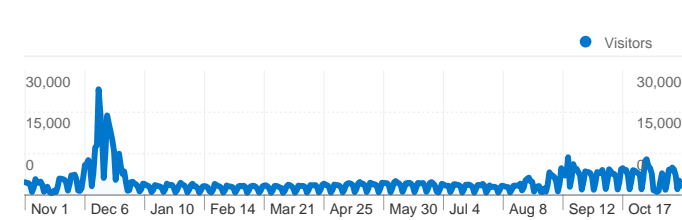

Site Usage

1,458,782 Visits

28.05% Bounce Rate

5,824,681 Pageviews

00:05:25 Avg. Time on Site

3.99 Pages/Visit

51.37% % New Visits

Visitors Overview

Visitors
784,311

Map Overlay

Traffic Sources Overview

- **Search Engines**
977,448.00 (67.00%)
- **Direct Traffic**
363,863.00 (24.94%)
- **Referring Sites**
117,325.00 (8.04%)
- **Other**
146 (0.01%)

Content Overview

 **1,458,782** Visits

 **784,311** Absolute Unique Visitors

 **5,824,681** Pageviews

 **3.99** Average Pageviews

 **00:05:25** Time on Site

 **28.05%** Bounce Rate

 **51.37%** New Visits

Technical Profile

1,458,782 visits came from 169 countries/territories

Site Usage

Country/Territory	Visits	Pages/Visit	Avg. Time on Site	% New Visits	Bounce Rate
United Arab Emirates	1,379,418	4.04	00:05:30	50.54%	27.26%
United Kingdom	14,471	3.49	00:04:19	55.97%	30.48%
United States	13,275	3.23	00:04:26	64.72%	38.24%
India	5,027	3.09	00:03:15	75.25%	44.76%
Saudi Arabia	4,778	2.28	00:01:59	87.90%	65.57%
Germany	3,825	3.59	00:04:33	61.93%	31.74%
(not set)	3,774	3.50	00:04:38	59.35%	29.46%
France	3,260	3.52	00:04:22	57.52%	34.79%
Egypt	2,261	2.34	00:02:35	79.79%	61.26%