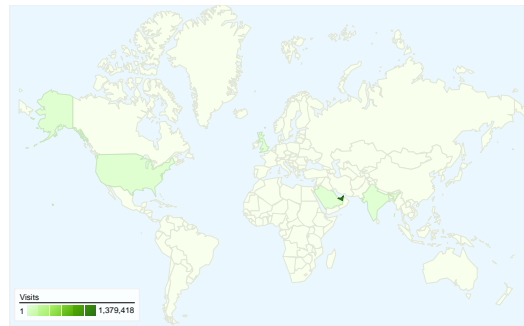

Site Usage

1,458,782 Visits

28.05% Bounce Rate

5,824,681 Pageviews

00:05:25 Avg. Time on Site

3.99 Pages/Visit

51.37% % New Visits

Visitors Overview

Visitors
784,311

Map Overlay

Traffic Sources Overview

- **Search Engines**
977,448.00 (67.00%)
- **Direct Traffic**
363,863.00 (24.94%)
- **Referring Sites**
117,325.00 (8.04%)
- **Other**
146 (0.01%)

Content Overview

Browser	Visits	% visits
Internet Explorer	1,072,168	73.50%
Chrome	174,697	11.98%
Firefox	149,392	10.24%
Safari	49,988	3.43%
Opera	6,951	0.48%

All traffic sources sent a total of 1,458,782 visits

- **Search Engines**
977,448.00 (67.00%)
- **Direct Traffic**
363,863.00 (24.94%)
- **Referring Sites**
117,325.00 (8.04%)
- **Other**
146 (0.01%)

1,458,782 visits came from 169 countries/territories

Site Usage

Country/Territory	Visits	Pages/Visit	Avg. Time on Site	% New Visits	Bounce Rate
United Arab Emirates	1,379,418	4.04	00:05:30	50.54%	27.26%
United Kingdom	14,471	3.49	00:04:19	55.97%	30.48%
United States	13,275	3.23	00:04:26	64.72%	38.24%
India	5,027	3.09	00:03:15	75.25%	44.76%
Saudi Arabia	4,778	2.28	00:01:59	87.90%	65.57%
Germany	3,825	3.59	00:04:33	61.93%	31.74%
(not set)	3,774	3.50	00:04:38	59.35%	29.46%
France	3,260	3.52	00:04:22	57.52%	34.79%
Egypt	2,261	2.34	00:02:35	79.79%	61.26%