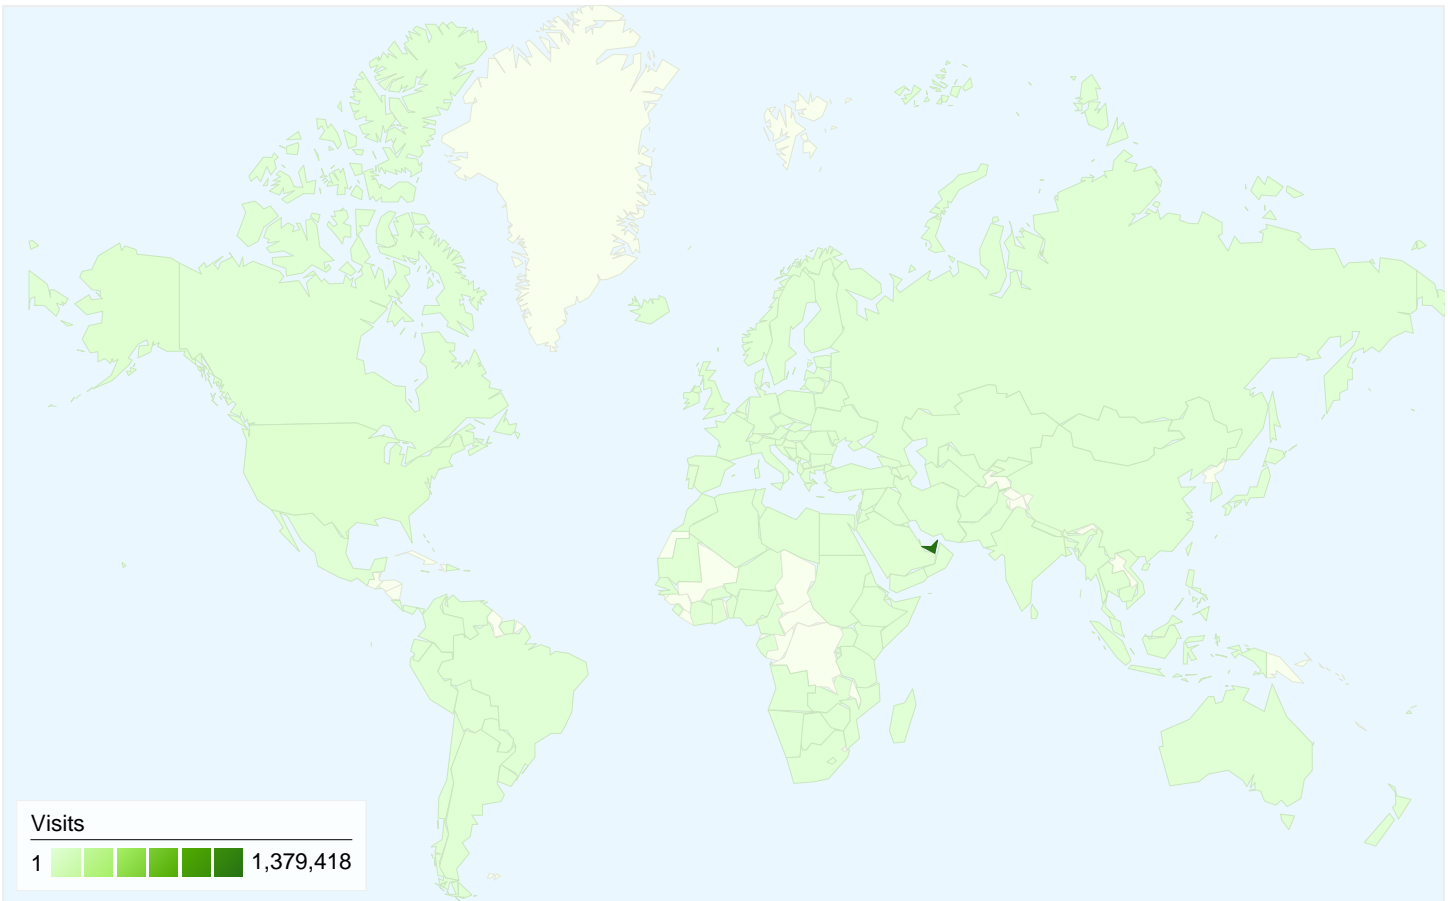

Visitors
784,311

Map Overlay

Traffic Sources Overview

- **Search Engines**
977,448.00 (67.00%)
- **Direct Traffic**
363,863.00 (24.94%)
- **Referring Sites**
117,325.00 (8.04%)
- **Other**
146 (0.01%)

Content Overview

Browser	Visits	% visits
Internet Explorer	1,072,168	73.50%
Chrome	174,697	11.98%
Firefox	149,392	10.24%
Safari	49,988	3.43%
Opera	6,951	0.48%

All traffic sources sent a total of 1,458,782 visits

- **Search Engines**
977,448.00 (67.00%)
- **Direct Traffic**
363,863.00 (24.94%)
- **Referring Sites**
117,325.00 (8.04%)
- **Other**
146 (0.01%)

Top Traffic Sources

Sources	Visits	% visits
google (organic)	891,363	61.10%
(direct) ((none))	363,863	24.94%
yahoo (organic)	40,626	2.78%
bing (organic)	32,748	2.24%
dubai.ae (referral)	16,890	1.16%

Keywords	Visits	% visits
emirates id	254,328	26.02%
ةي وه لل تارام الة ئيه	55,475	5.68%
emirates identity authority	37,384	3.82%
eida	34,144	3.49%
emirates id card	28,043	2.87%

1,458,782 visits came from 169 countries/territories

Site Usage

Country/Territory	Visits	Pages/Visit	Avg. Time on Site	% New Visits	Bounce Rate
United Arab Emirates	1,379,418	4.04	00:05:30	50.54%	27.26%
United Kingdom	14,471	3.49	00:04:19	55.97%	30.48%
United States	13,275	3.23	00:04:26	64.72%	38.24%
India	5,027	3.09	00:03:15	75.25%	44.76%
Saudi Arabia	4,778	2.28	00:01:59	87.90%	65.57%
Germany	3,825	3.59	00:04:33	61.93%	31.74%
(not set)	3,774	3.50	00:04:38	59.35%	29.46%
France	3,260	3.52	00:04:22	57.52%	34.79%
Egypt	2,261	2.34	00:02:35	79.79%	61.26%