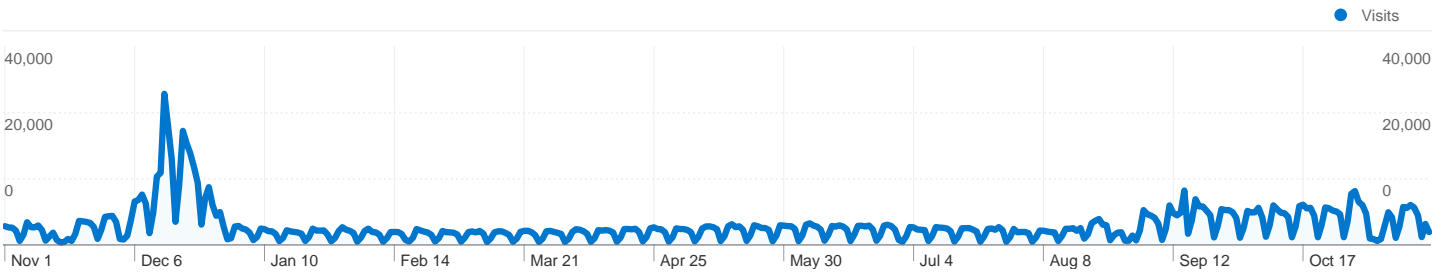

All traffic sources sent a total of 1,458,782 visits