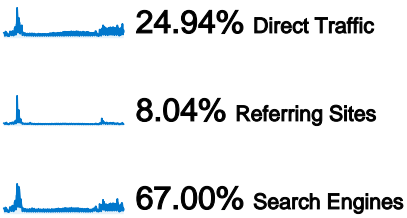

- **Search Engines**
  977,448.00 (67.00%)
- **Direct Traffic**
  363,863.00 (24.94%)
- **Referring Sites**
  117,325.00 (8.04%)
- **Other**
  146 (0.01%)

Top Traffic Sources

Sources	Visits	% visits
google (organic)	891,363	61.10%
(direct) ((none))	363,863	24.94%
yahoo (organic)	40,626	2.78%
bing (organic)	32,748	2.24%
dubai.ae (referral)	16,890	1.16%

Keywords	Visits	% visits
emirates id	254,328	26.02%
ةي وه لل تارام الة ئيه	55,475	5.68%
emirates identity authority	37,384	3.82%
eida	34,144	3.49%
emirates id card	28,043	2.87%