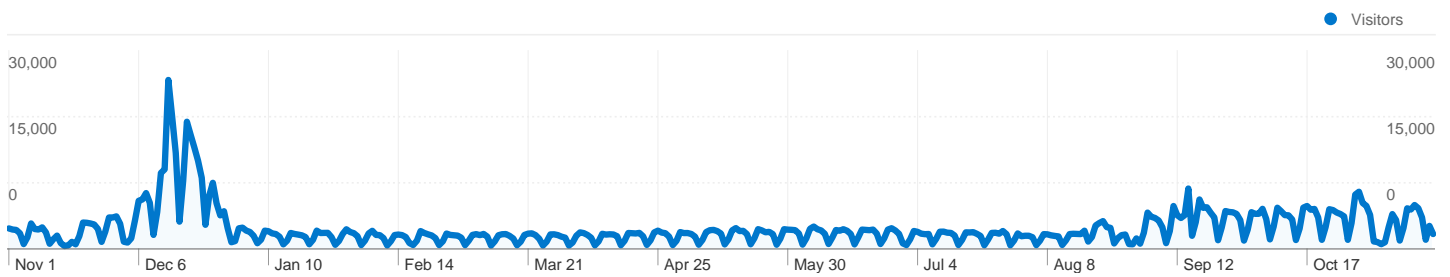

784,311 people visited this site

1,458,782 Visits

784,311 Absolute Unique Visitors

5,824,681 Pageviews

3.99 Average Pageviews

00:05:25 Time on Site

28.05% Bounce Rate

51.37% New Visits

Technical Profile

Browser	Visits	% visits
Internet Explorer	1,072,168	73.50%
Chrome	174,697	11.98%
Firefox	149,392	10.24%
Safari	49,988	3.43%
Opera	6,951	0.48%