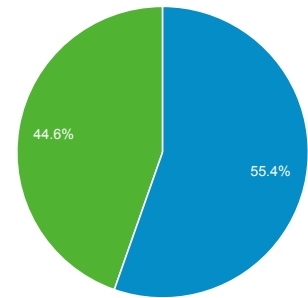

Jan 1, 2012 - Feb 7, 2012

Audience Overview

100.00% of visits

Overview

188,437 people visited this site

Visits
374,263

Pageviews
1,223,042

Avg. Visit Duration
00:03:57

% New Visits
44.55%

Unique Visitors
188,437

Pages / Visit
3.27

Bounce Rate
30.30%

Returning Visitor (Blue) | New Visitor (Green)

Language	Visits	% Visits
1. en-us	346,382	92.55%
2. en-gb	10,486	2.80%
3. ar	5,108	1.36%
4. ar-sa	3,408	0.91%
5. en	2,939	0.79%
6. fr	815	0.22%
7. zh-cn	584	0.16%
8. ru	542	0.14%
9. ru-ru	386	0.10%
10. ko	311	0.08%