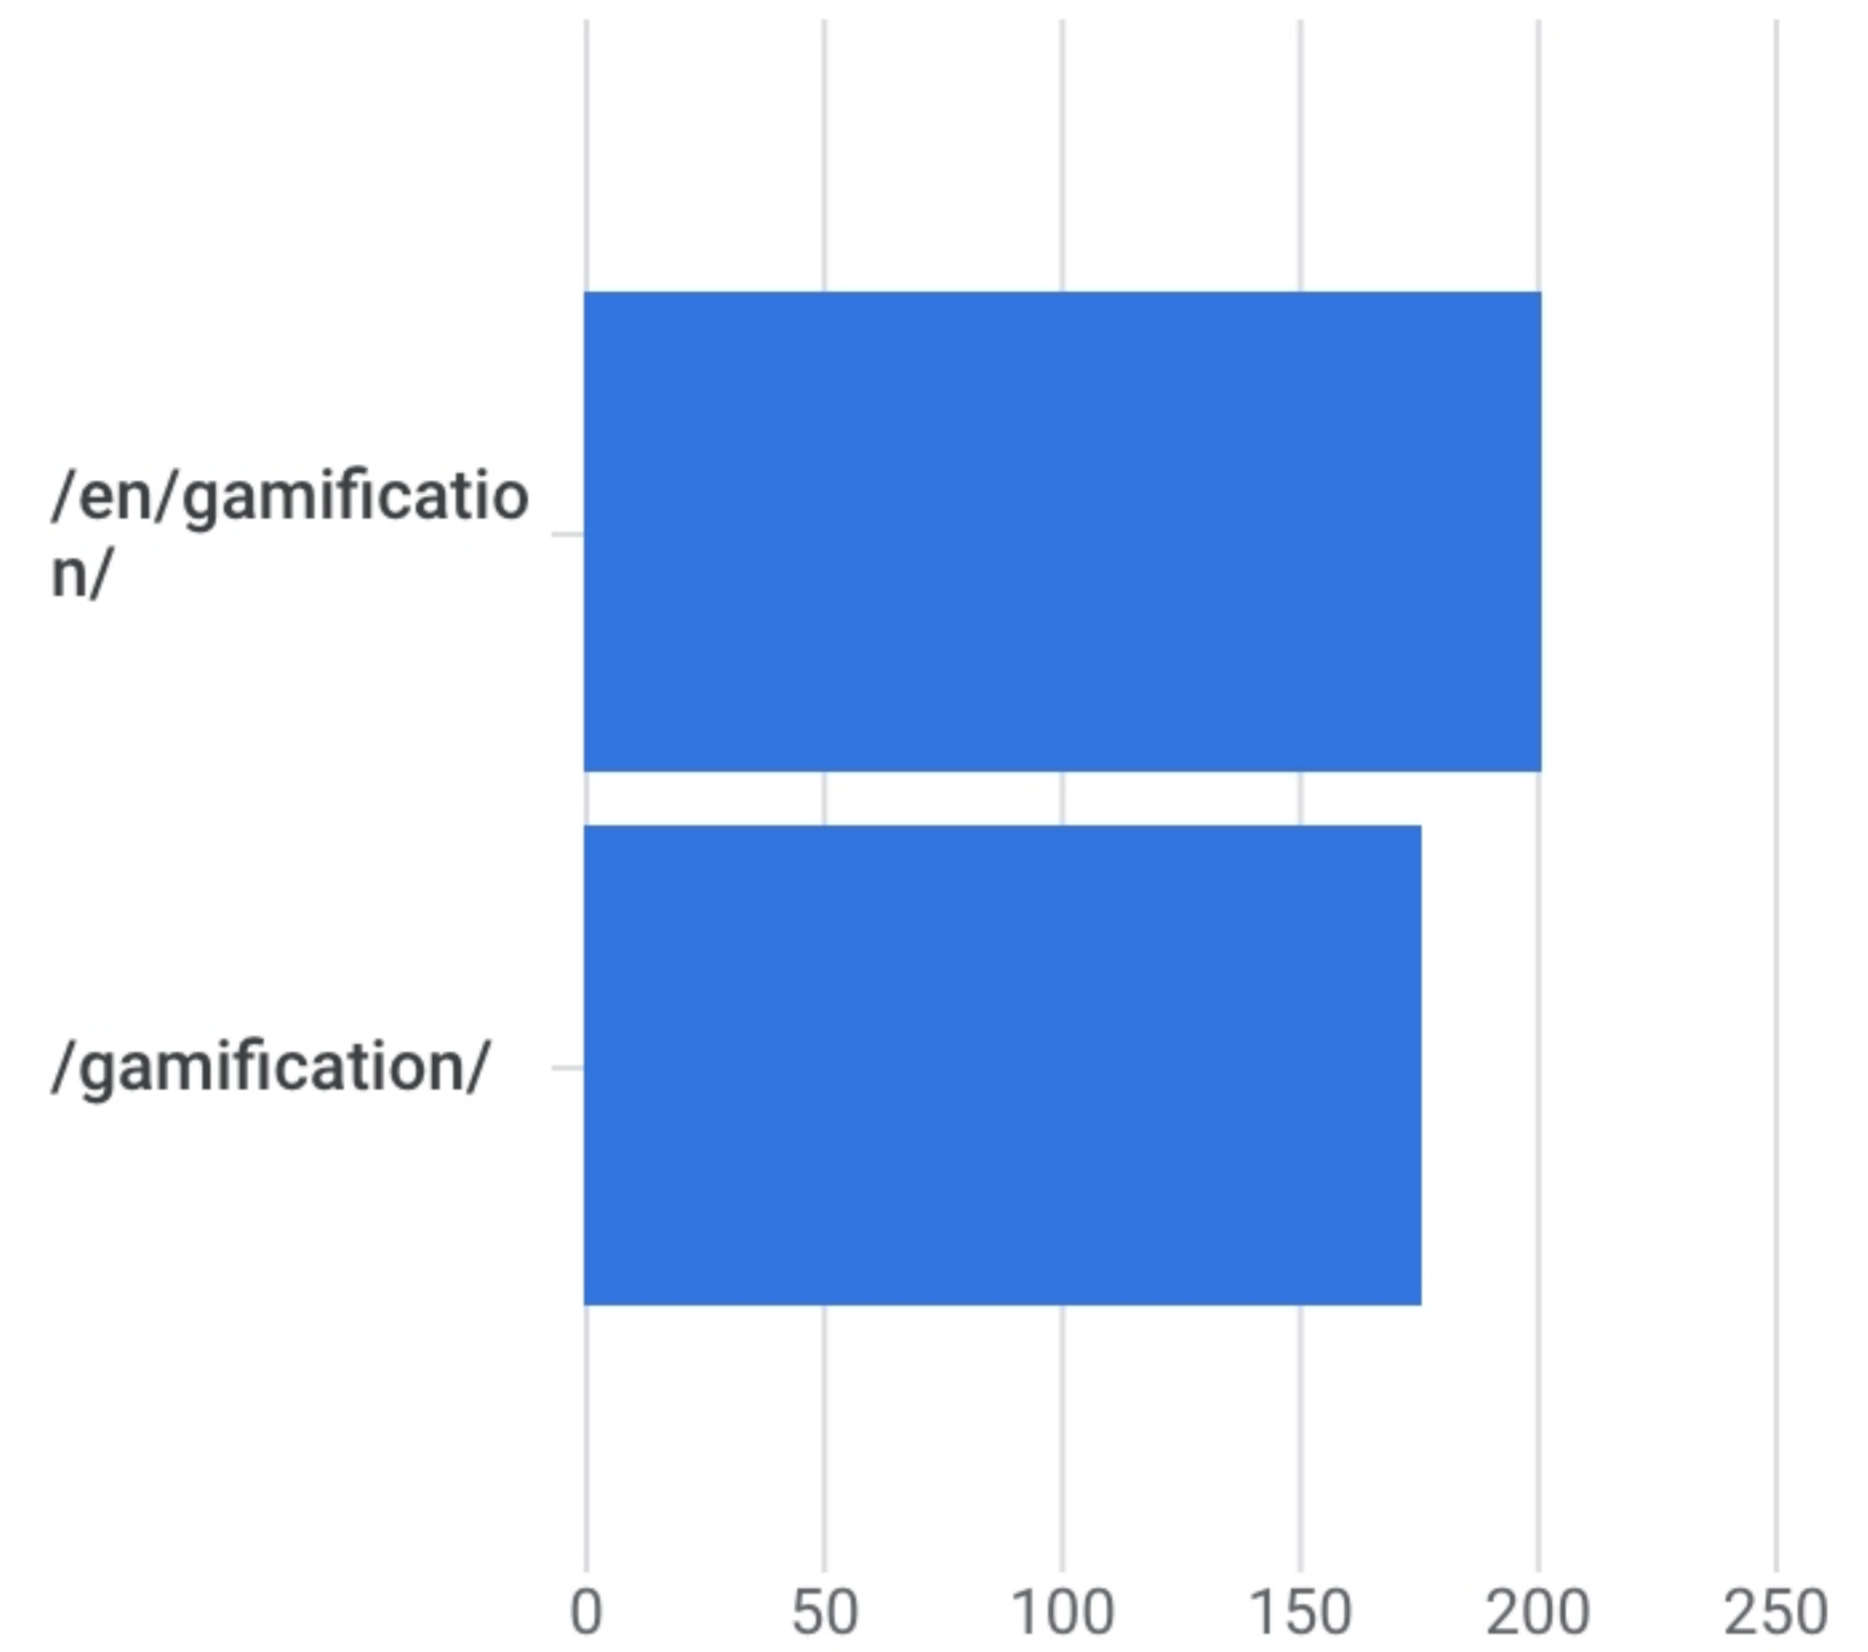

Total users by Page path + query string over time

Total users by Page path + query string

gamification/

Rows per page: 10 1-2 of 2

	Page path + query string	Views	Sessions	Total users
		472 <small><0.01% of total</small>	428 <small>0.01% of total</small>	370 <small>0.02% of total</small>
1	/en/gamification/	248	225	201
2	/gamification/	224	208	176