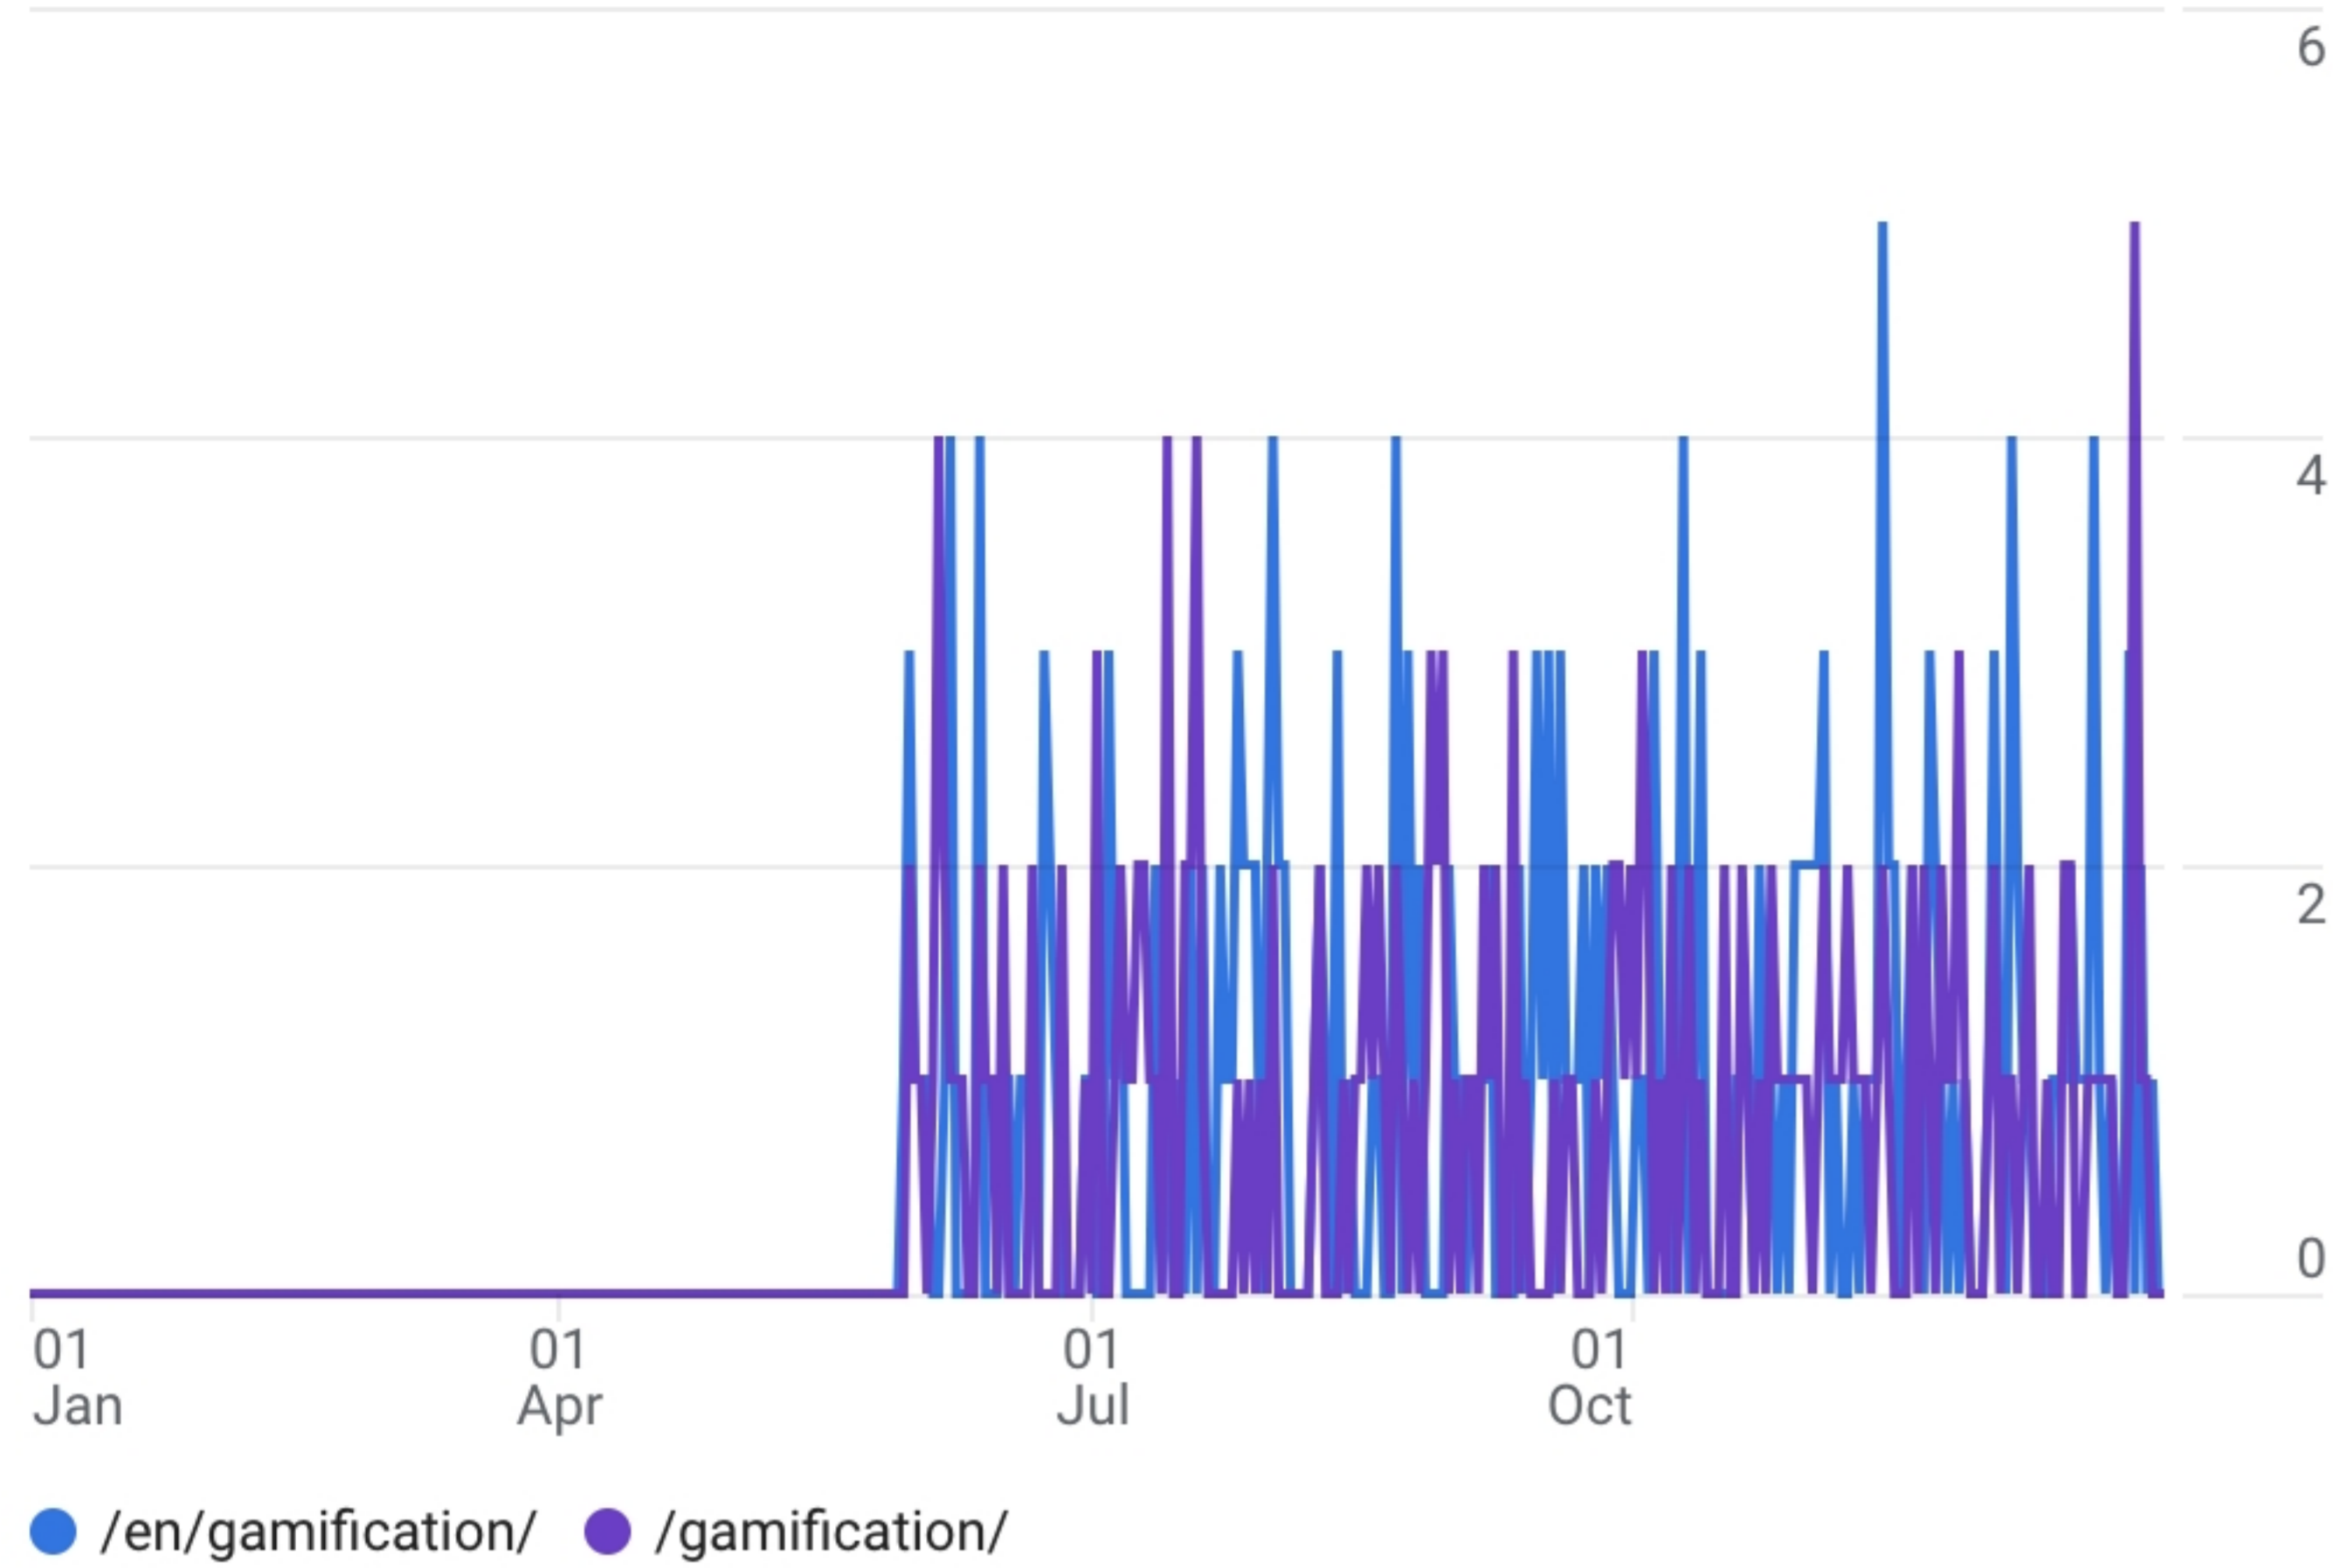

Total users by Page path + query string over time

Total users by Page path + query string

gamification/

Rows per page: 10 1-2 of 2

	Page path + query string	Views	Sessions	Total users
		472 <small><0.01% of total</small>	428 <small>0.01% of total</small>	370 <small>0.02% of total</small>
1	/en/gamification/	248	225	201
2	/gamification/	224	208	176