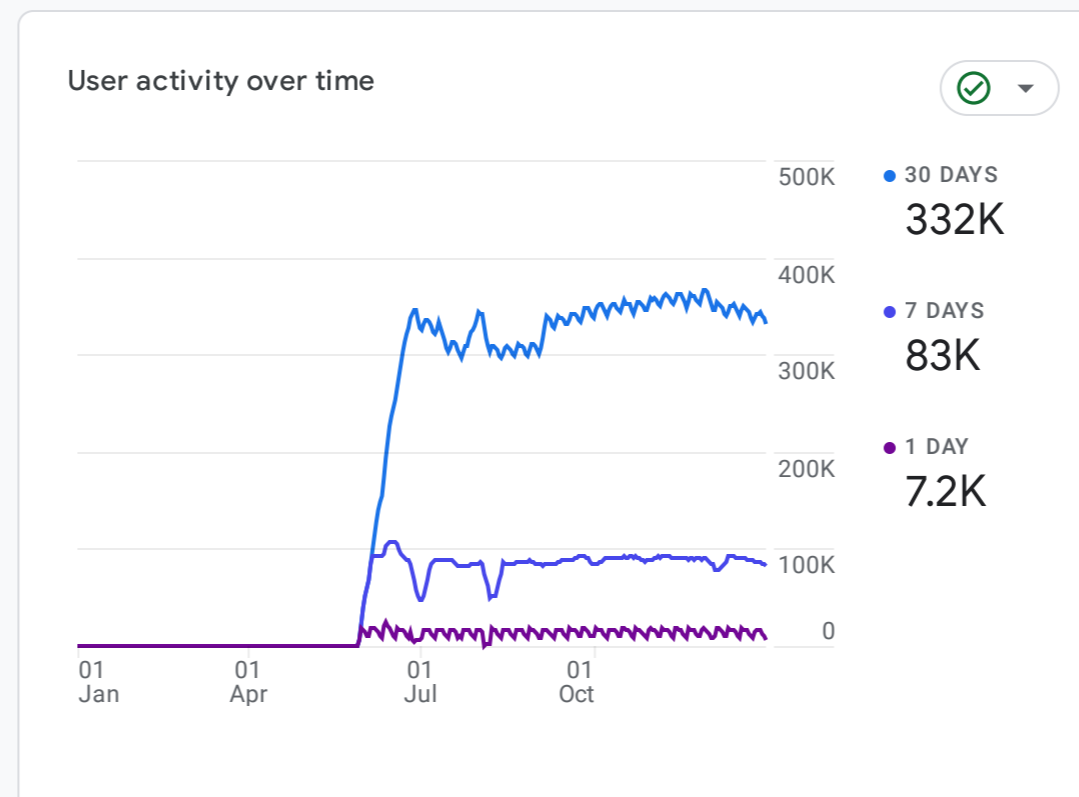

All Users [Add comparison](#)

Last calendar year Jan 1 - Dec 31, 2023

إحصائيات زوار الموقع

WHERE DO YOUR NEW USERS COME FROM?

WHAT ARE YOUR TOP CAMPAIGNS?

HOW ARE ACTIVE USERS TRENDING?

HOW WELL DO YOU RETAIN YOUR USERS?

WHICH PAGES AND SCREENS GET THE MOST VIEWS?

WHAT ARE YOUR TOP EVENTS?