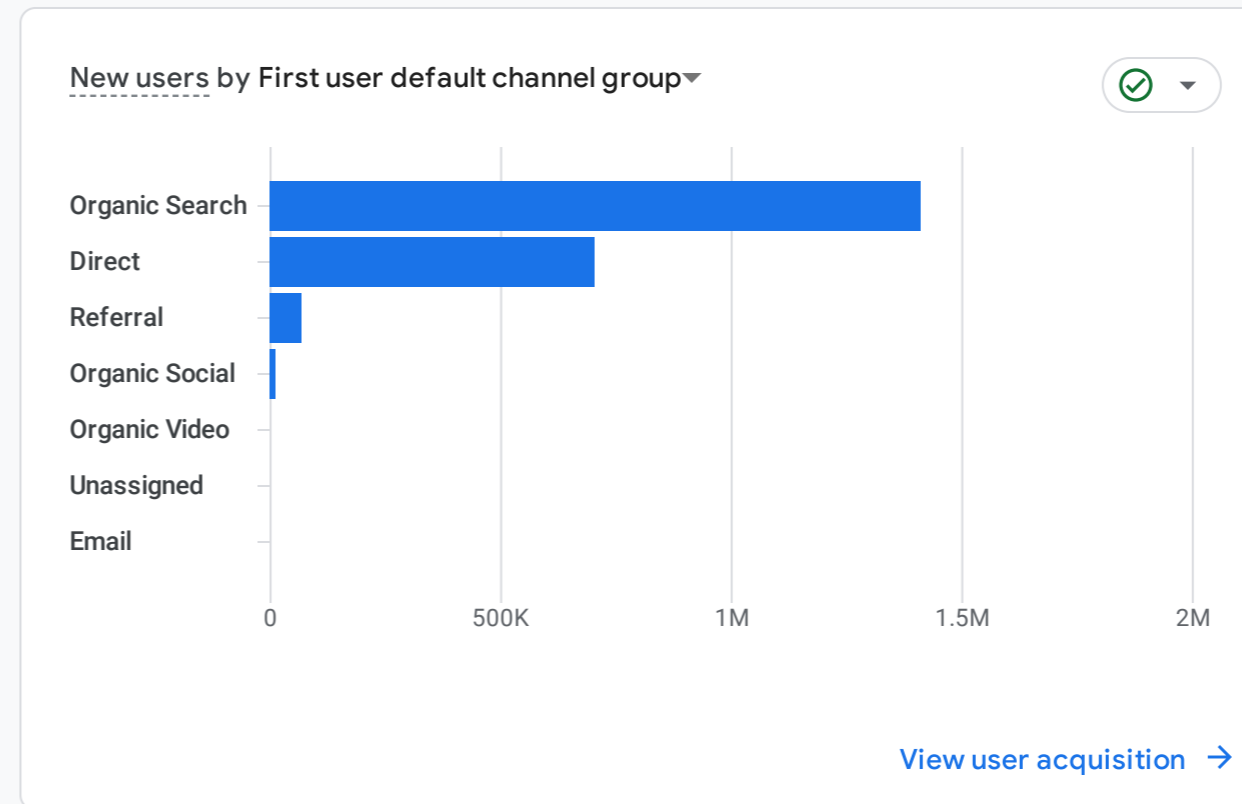

All Users [Add comparison](#)

Last calendar year Jan 1 - Dec 31, 2023

إحصائيات زوار الموقع

WHERE DO YOUR NEW USERS COME FROM?

WHAT ARE YOUR TOP CAMPAIGNS?

HOW ARE ACTIVE USERS TRENDING?

HOW WELL DO YOU RETAIN YOUR USERS?

WHICH PAGES AND SCREENS GET THE MOST VIEWS?

WHAT ARE YOUR TOP EVENTS?