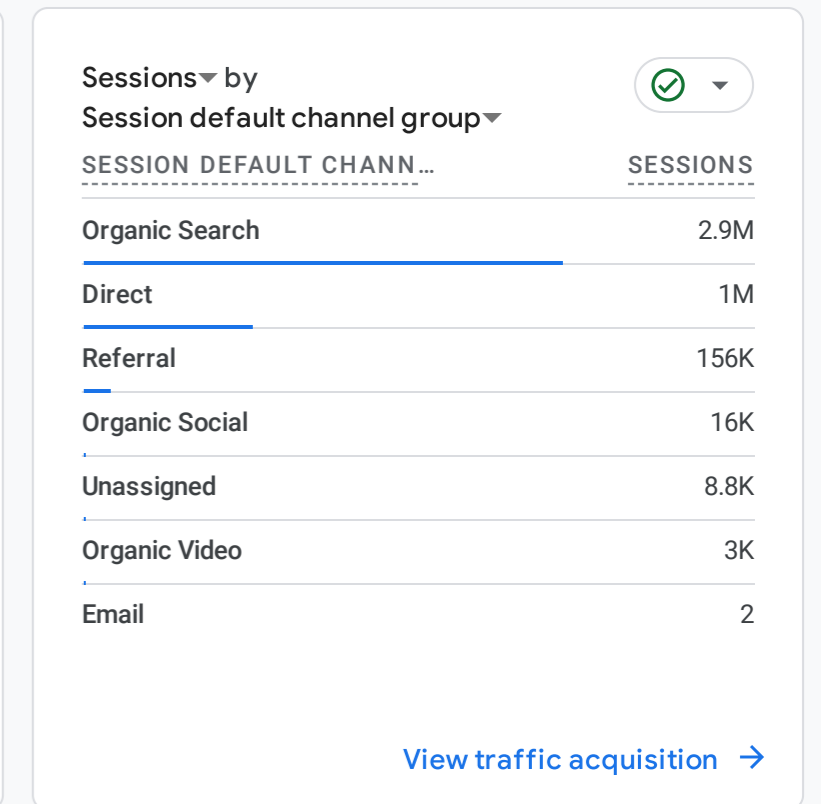

All Users [Add comparison](#)

Last calendar year Jan 1 - Dec 31, 2023

إحصائيات زوار الموقع

WHERE DO YOUR NEW USERS COME FROM?

WHAT ARE YOUR TOP CAMPAIGNS?

HOW ARE ACTIVE USERS TRENDING?

HOW WELL DO YOU RETAIN YOUR USERS?

WHICH PAGES AND SCREENS GET THE MOST VIEWS?

WHAT ARE YOUR TOP EVENTS?