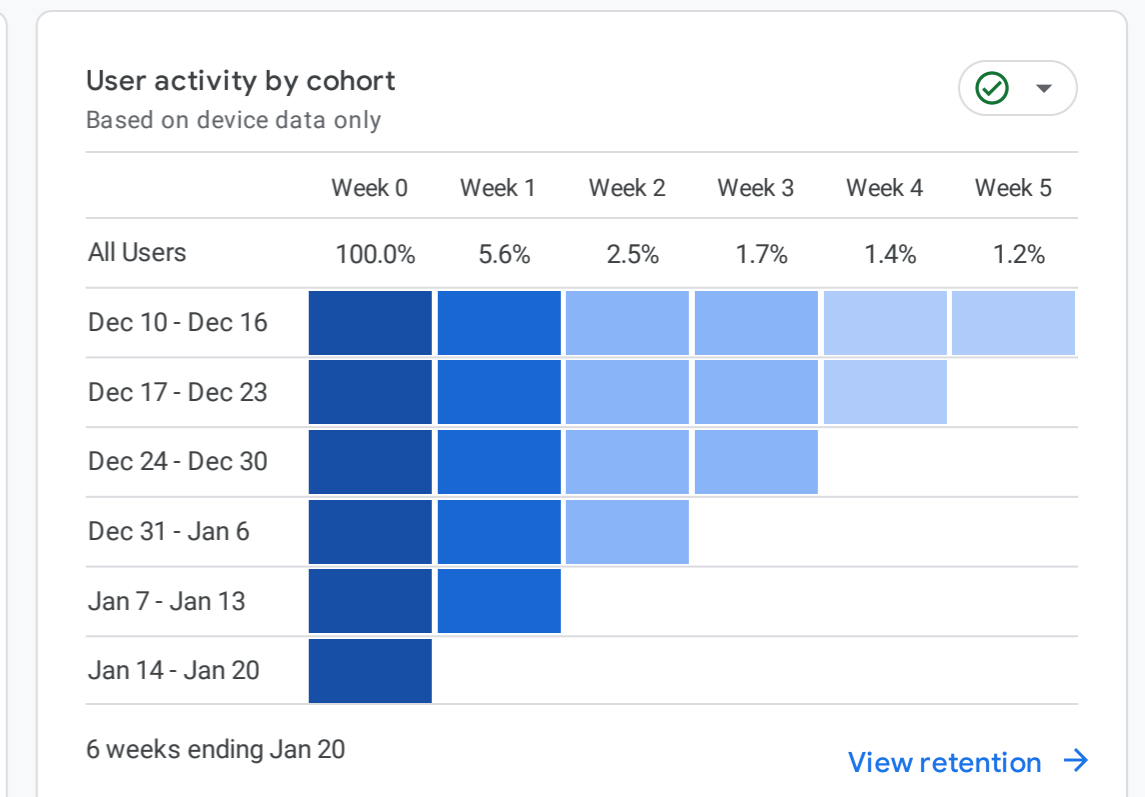

All Users [Add comparison](#)

Last calendar year Jan 1 - Dec 31, 2023

إحصائيات زوار الموقع

WHERE DO YOUR NEW USERS COME FROM?

WHAT ARE YOUR TOP CAMPAIGNS?

HOW ARE ACTIVE USERS TRENDING?

HOW WELL DO YOU RETAIN YOUR USERS?

WHICH PAGES AND SCREENS GET THE MOST VIEWS?

WHAT ARE YOUR TOP EVENTS?