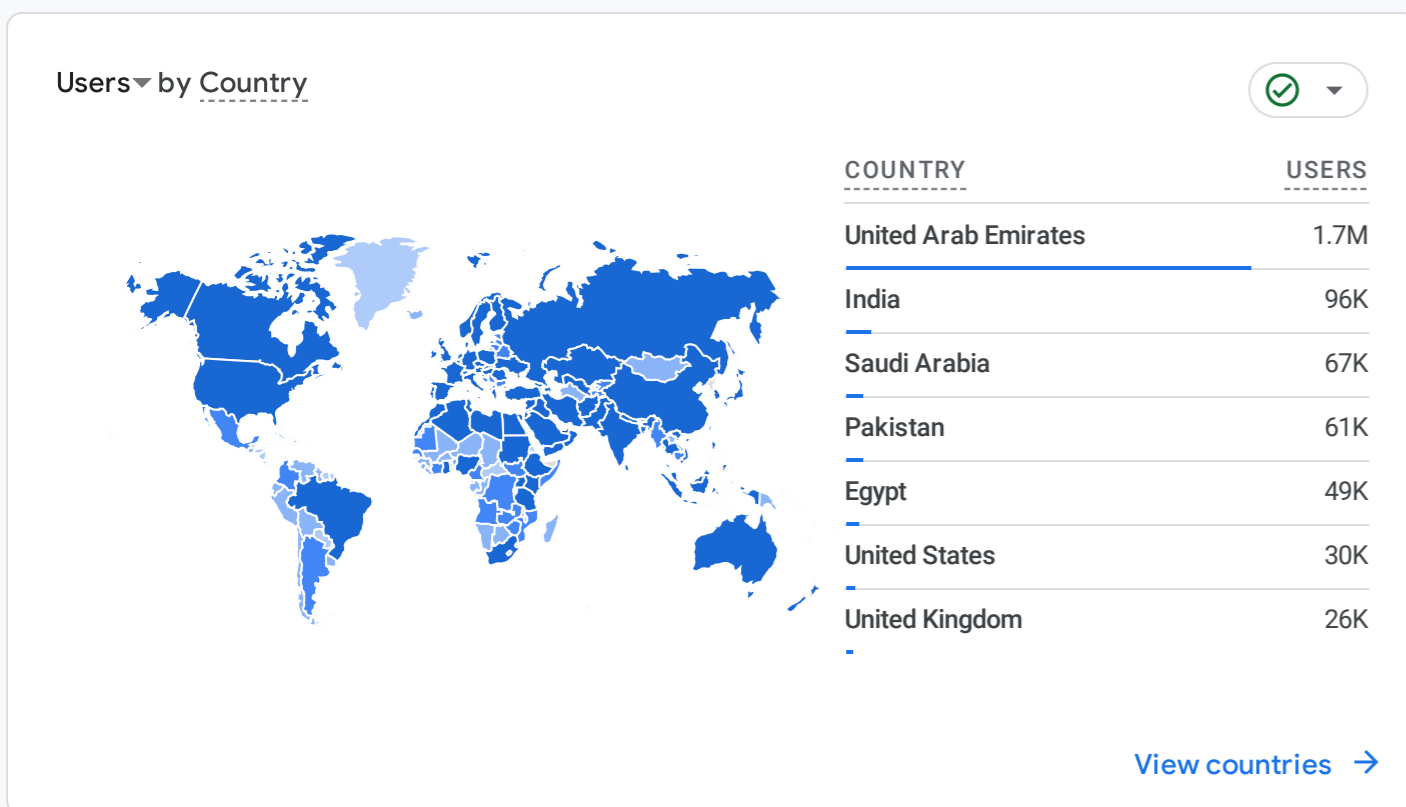

All Users [Add comparison](#)

Last calendar year Jan 1 - Dec 31, 2023

إحصائيات زوار الموقع

WHERE DO YOUR NEW USERS COME FROM?

WHAT ARE YOUR TOP CAMPAIGNS?

HOW ARE ACTIVE USERS TRENDING?

HOW WELL DO YOU RETAIN YOUR USERS?

WHICH PAGES AND SCREENS GET THE MOST VIEWS?

WHAT ARE YOUR TOP EVENTS?