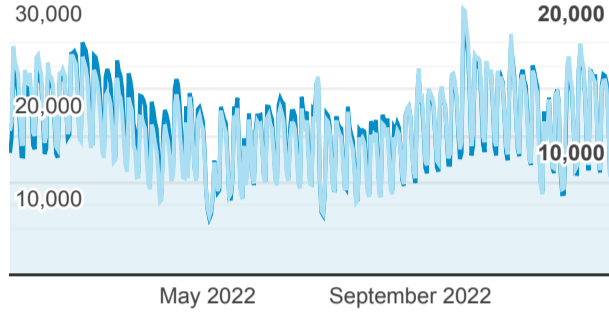

By Year Dashboard

Jan 1, 2022 - Dec 31, 2022

All Users
100.00% Sessions

Users

3,835,452

% of Total: 100.00% (3,835,452)

Users and New Users

● Users ● New Users

Users by Device Category

■ mobile ■ desktop ■ tablet

Users by Country

Country	Users
United Arab Emirates	2,967,785
India	150,959
Saudi Arabia	83,583
United States	68,902
Pakistan	62,491

Users

Users by Landing Page