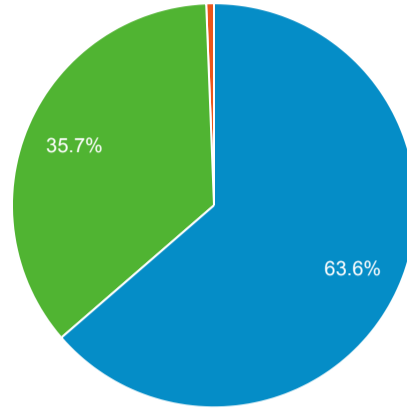

By Year Dashboard

Jan 1, 2022 - Dec 31, 2022

All Users
100.00% Sessions

Users

3,835,452

% of Total: 100.00% (3,835,452)

Users and New Users

● Users ● New Users

Users by Device Category

■ mobile ■ desktop ■ tablet

Users by Country

Country	Users
United Arab Emirates	2,967,785
India	150,959
Saudi Arabia	83,583
United States	68,902
Pakistan	62,491

Users

Users by Landing Page