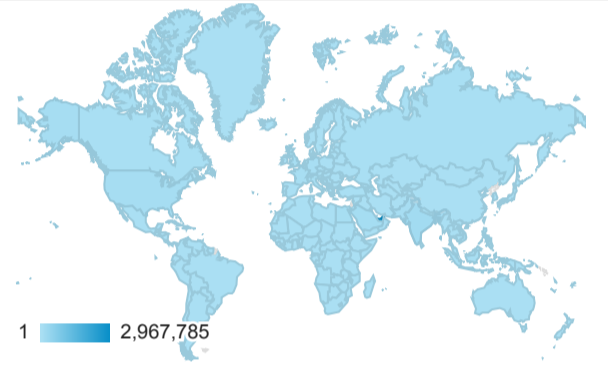

By Year Dashboard

Jan 1, 2022 - Dec 31, 2022

All Users
100.00% Sessions

Users

3,835,452

% of Total: 100.00% (3,835,452)

Users and New Users

● Users ● New Users

Users by Device Category

■ mobile ■ desktop ■ tablet

Users by Country

Country	Users
United Arab Emirates	2,967,785
India	150,959
Saudi Arabia	83,583
United States	68,902
Pakistan	62,491

Users

Users by Landing Page

Landing Page	Users
/	1,426,435
/en/	603,795
/en/services/priority-services/id-card-status/	522,374
/en/contact-us/	224,099
/en/new-generation-of-emirati-passport/	169,139

Users by Browser

Users by Full Referrer