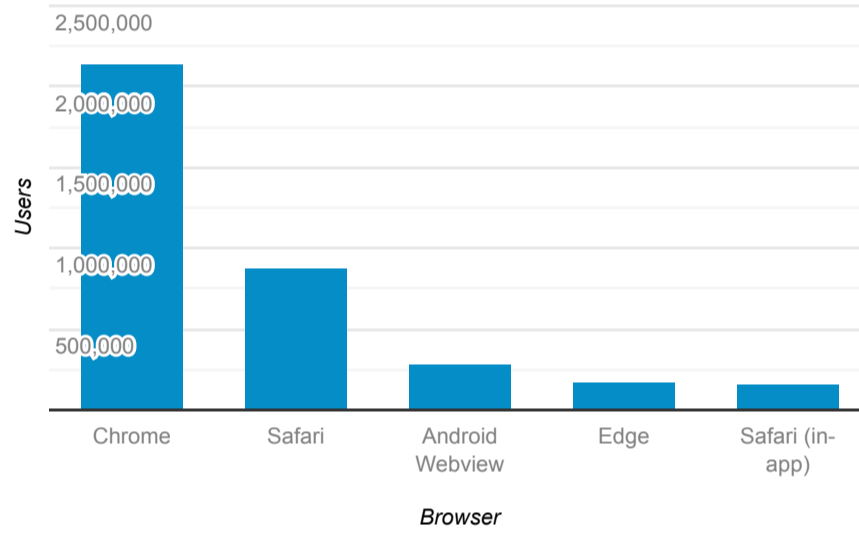

By Year Dashboard

Jan 1, 2022 - Dec 31, 2022

All Users
100.00% Sessions

Users

3,835,452

% of Total: 100.00% (3,835,452)

Users and New Users

● Users ● New Users

Users by Device Category

■ mobile ■ desktop ■ tablet

Users by Country

Country	Users
United Arab Emirates	2,967,785
India	150,959
Saudi Arabia	83,583
United States	68,902
Pakistan	62,491

Users

Users by Landing Page

Landing Page	Users
/	1,426,435
/en/	603,795
/en/services/priority-services/id-card-status/	522,374
/en/contact-us/	224,099
/en/new-generation-of-emirati-passport/	169,139

Users by Browser

Users by Full Referrer