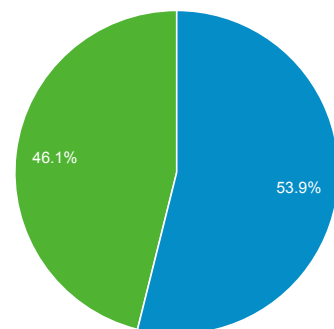

Visits and Pages / Visit by Country / Territory

Country	Sessions	Pages / Session
United Arab Emirates	7,804,098	2.05
India	488,662	2.04
Pakistan	187,782	2.08
Saudi Arabia	86,712	2.25
Egypt	83,852	2.26
United States	74,738	2.54
United Kingdom	59,176	1.95
Bangladesh	55,164	2.15
Germany	42,584	1.96
Oman	35,348	2.24

Visits and Pages / Visit by Device Category

mobile desktop tablet

Sessions by User Type

Returning Visitor New Visitor

Pageviews

19,303,062

% of Total: 100.00% (19,303,062)