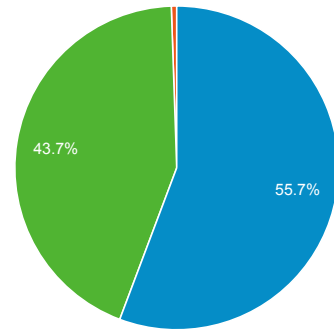

Website Traffic Report

Jan 1, 2021 - Dec 31, 2021

All Users
100.00% Sessions

Pageviews

19,303,062

% of Total: 100.00% (19,303,062)

Unique Visitors

4,426,856

% of Total: 100.00% (4,426,856)

Visits

9,383,185

% of Total: 100.00% (9,383,185)

Avg. Visit Duration

00:02:20

Avg for View: 00:02:20 (0.00%)

% New Visits

46.06%

Avg for View: 46.06% (0.00%)

Pages / Visit

2.06

Avg for View: 2.06 (0.00%)

Bounce Rate

54.54%

Avg for View: 54.54% (0.00%)

Pageviews by Page

Page	Pageviews
/	6,078,044
/en/	2,413,729
/en/services/priority-services/id-card-status/	1,646,546
/en/services/e-services/id-card-status.aspx	758,309
/en/contact-us/	430,672
/services/priority-services/id-card-status/	363,881
/services/services-for-individuals/	362,440
/contact-us/	359,211
/open-data/	352,691
/services/	346,370

Visits and Pages / Visit by Country / Territory

Country	Sessions	Pages / Session
United Arab Emirates	7,804,098	2.05
India	488,662	2.04
Pakistan	187,782	2.08
Saudi Arabia	86,712	2.25
Egypt	83,852	2.26
United States	74,738	2.54
United Kingdom	59,176	1.95
Bangladesh	55,164	2.15
Germany	42,584	1.96
Oman	35,348	2.24

Visits and Pages / Visit by Device Category

mobile desktop tablet