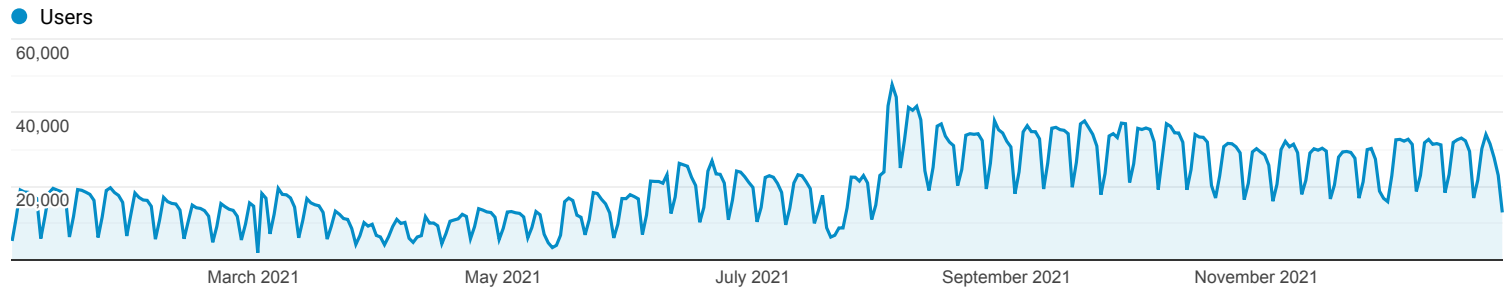

Browser & OS

**All Users**  
100.00% Users

Jan 1, 2021 - Dec 31, 2021

Explorer

Summary

Browser	Acquisition			Behavior			Conversions <span>Goal 1: Visits to homepage</span>		
	Users	New Users	Sessions	Bounce Rate	Pages / Session	Avg. Session Duration	Visits to homepage (Goal 1 Conversion Rate)	Visits to homepage (Goal 1 Completions)	Visits to homepage (Goal 1 Value)
	<b>4,426,856</b> % of Total: 100.00% (4,426,856)	<b>4,326,149</b> % of Total: 100.10% (4,321,635)	<b>9,383,185</b> % of Total: 100.00% (9,383,185)	<b>54.54%</b> Avg for View: 54.54% (0.00%)	<b>2.06</b> Avg for View: 2.06 (0.00%)	<b>00:02:20</b> Avg for View: 00:02:20 (0.00%)	<b>1.09%</b> Avg for View: 1.09% (0.00%)	<b>102,450</b> % of Total: 100.00% (102,450)	<b>\$0.00</b> % of Total: 0.00% (0.00)
1. Chrome	<b>2,531,780</b> (57.63%)	<b>2,474,346</b> (57.20%)	<b>6,281,201</b> (66.94%)	53.12%	2.10	00:02:28	1.02%	<b>63,810</b> (62.28%)	<b>\$0.00</b> (0.00%)
2. Safari	<b>1,057,944</b> (24.08%)	<b>1,055,881</b> (24.41%)	<b>1,714,342</b> (18.27%)	58.77%	1.93	00:01:55	1.34%	<b>22,894</b> (22.35%)	<b>\$0.00</b> (0.00%)
3. Android Webview	<b>231,004</b> (5.26%)	<b>232,315</b> (5.37%)	<b>279,370</b> (2.98%)	64.74%	1.82	00:01:17	0.33%	<b>918</b> (0.90%)	<b>\$0.00</b> (0.00%)
4. Edge	<b>150,384</b> (3.42%)	<b>147,305</b> (3.40%)	<b>324,637</b> (3.46%)	49.34%	2.19	00:02:47	1.42%	<b>4,604</b> (4.49%)	<b>\$0.00</b> (0.00%)
5. Samsung Internet	<b>136,871</b> (3.12%)	<b>135,622</b> (3.13%)	<b>307,742</b> (3.28%)	54.09%	2.25	00:02:21	1.29%	<b>3,975</b> (3.88%)	<b>\$0.00</b> (0.00%)
6. Safari (in-app)	<b>135,011</b> (3.07%)	<b>134,471</b> (3.11%)	<b>157,467</b> (1.68%)	67.08%	1.68	00:01:03	0.14%	<b>222</b> (0.22%)	<b>\$0.00</b> (0.00%)
7. Firefox	<b>70,490</b> (1.60%)	<b>68,848</b> (1.59%)	<b>153,994</b> (1.64%)	51.77%	2.03	00:02:24	1.53%	<b>2,358</b> (2.30%)	<b>\$0.00</b> (0.00%)
8. Internet Explorer	<b>30,394</b> (0.69%)	<b>28,737</b> (0.66%)	<b>66,373</b> (0.71%)	36.28%	1.88	00:05:17	4.03%	<b>2,677</b> (2.61%)	<b>\$0.00</b> (0.00%)
9. UC Browser	<b>19,993</b> (0.46%)	<b>19,797</b> (0.46%)	<b>43,587</b> (0.46%)	51.95%	2.14	00:02:17	0.63%	<b>276</b> (0.27%)	<b>\$0.00</b> (0.00%)
10. Opera	<b>17,096</b> (0.39%)	<b>16,508</b> (0.38%)	<b>40,504</b> (0.43%)	54.96%	2.07	00:02:23	1.72%	<b>695</b> (0.68%)	<b>\$0.00</b> (0.00%)